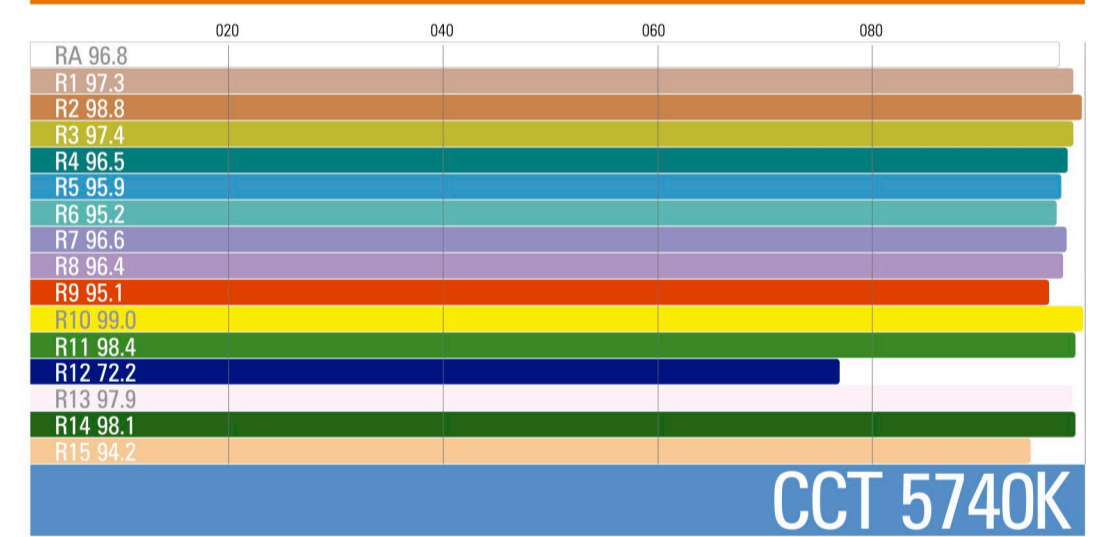

**2023**  
PHOTOMETRICS

# VELVET Light

- Applicable from the indicated serial number
- VELVET Light 1 IP54 SERIAL NUMBER 03240
  - VELVET Light 1 Studio SERIAL NUMBER 00770
  - VELVET Light 2 IP54 SERIAL NUMBER 02000
  - VELVET Light 2 Studio SERIAL NUMBER 01343
  - VELVET Light 2x2 Studio SERIAL NUMBER 00350
  - VELVET Light 4 IP54 SERIAL NUMBER 00653
  - VELVET Light 4 Studio SERIAL NUMBER 00650