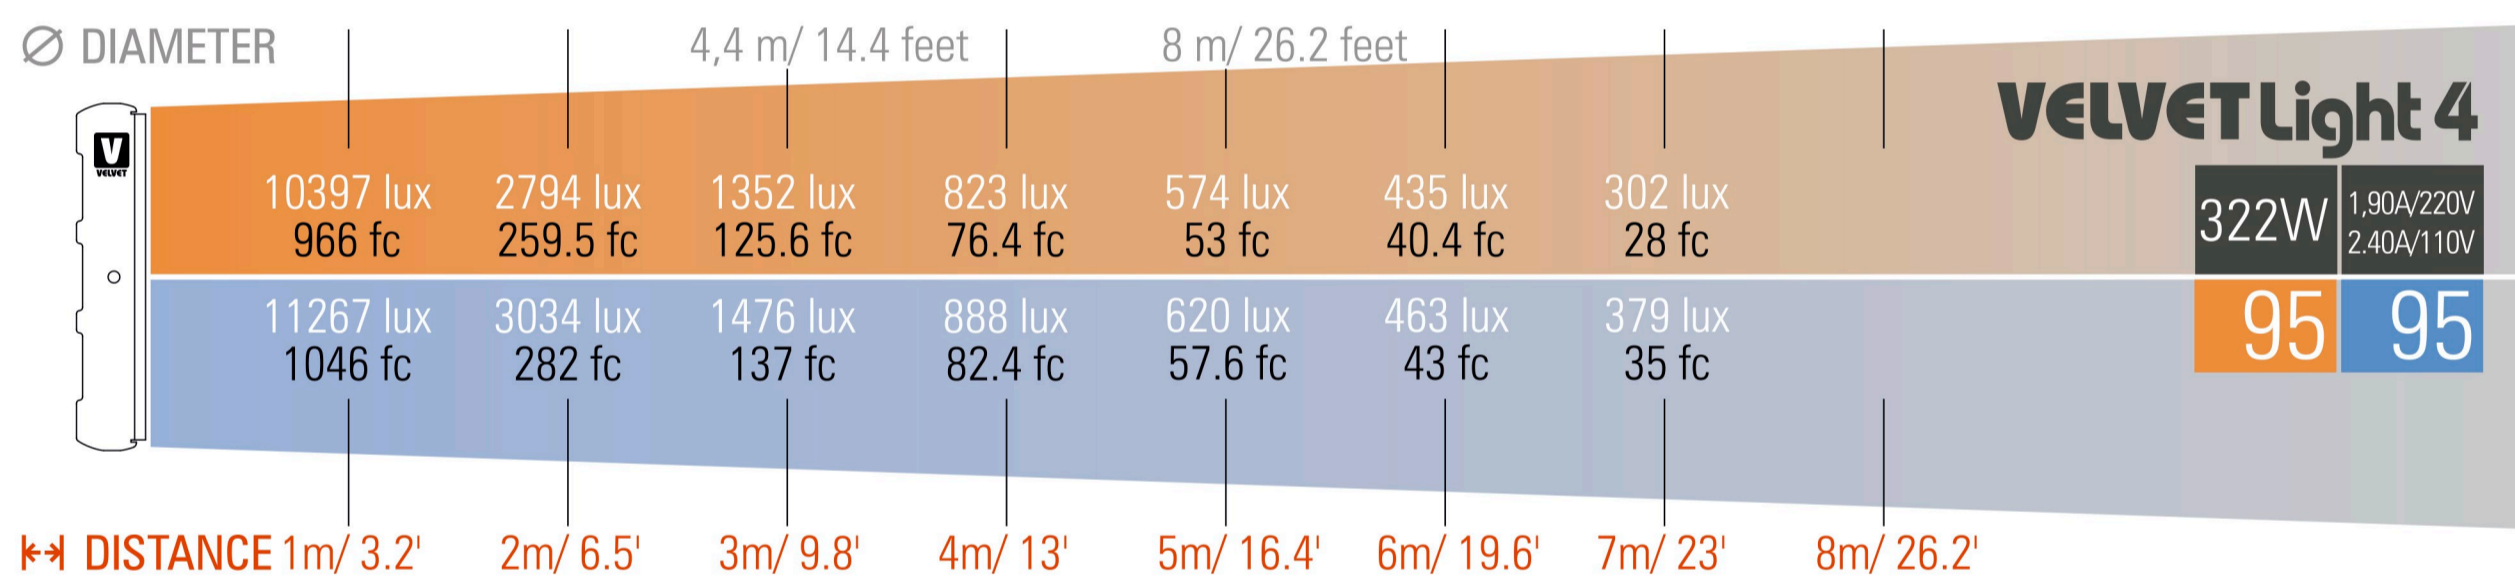

**2023**  
PHOTOMETRICS

# VELVET Light

- Applicable from the indicated serial number
- VELVET Light 1 IP54 SERIAL NUMBER 03240
  - VELVET Light 1 Studio SERIAL NUMBER 00770
  - VELVET Light 2 IP54 SERIAL NUMBER 02000
  - VELVET Light 2 Studio SERIAL NUMBER 01343
  - VELVET Light 2x2 Studio SERIAL NUMBER 00350
  - VELVET Light 4 IP54 SERIAL NUMBER 00653
  - VELVET Light 4 Studio SERIAL NUMBER 00650