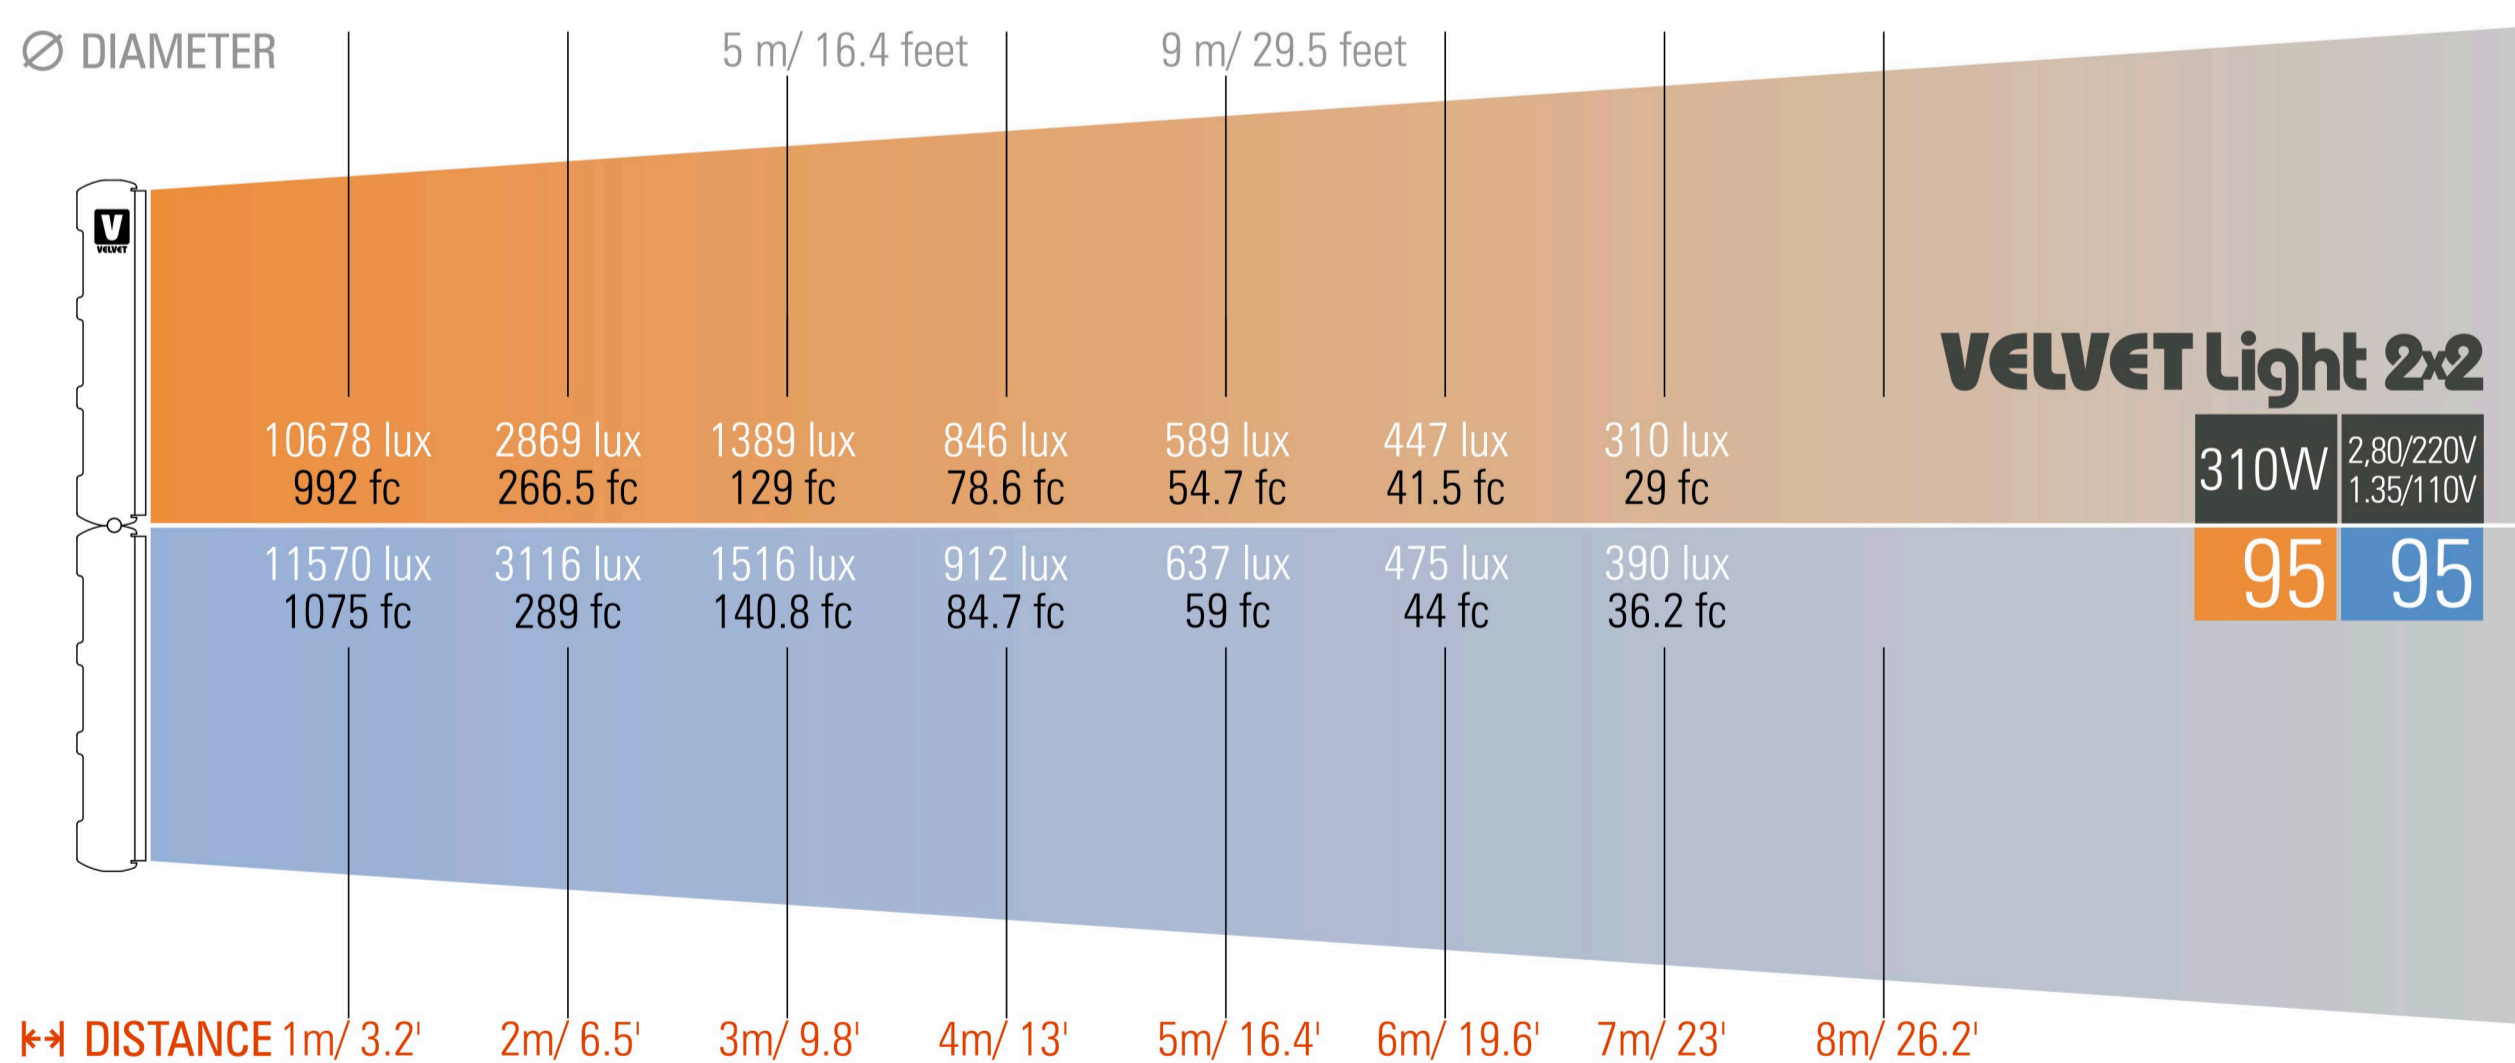

**2023**  
PHOTOMETRICS

# VELVET Light

- Applicable from the indicated serial number
- VELVET Light 1 IP54 SERIAL NUMBER 03240
  - VELVET Light 1 Studio SERIAL NUMBER 00770
  - VELVET Light 2 IP54 SERIAL NUMBER 02000
  - VELVET Light 2 Studio SERIAL NUMBER 01343
  - VELVET Light 2x2 Studio SERIAL NUMBER 00350
  - VELVET Light 4 IP54 SERIAL NUMBER 00653
  - VELVET Light 4 Studio SERIAL NUMBER 00650