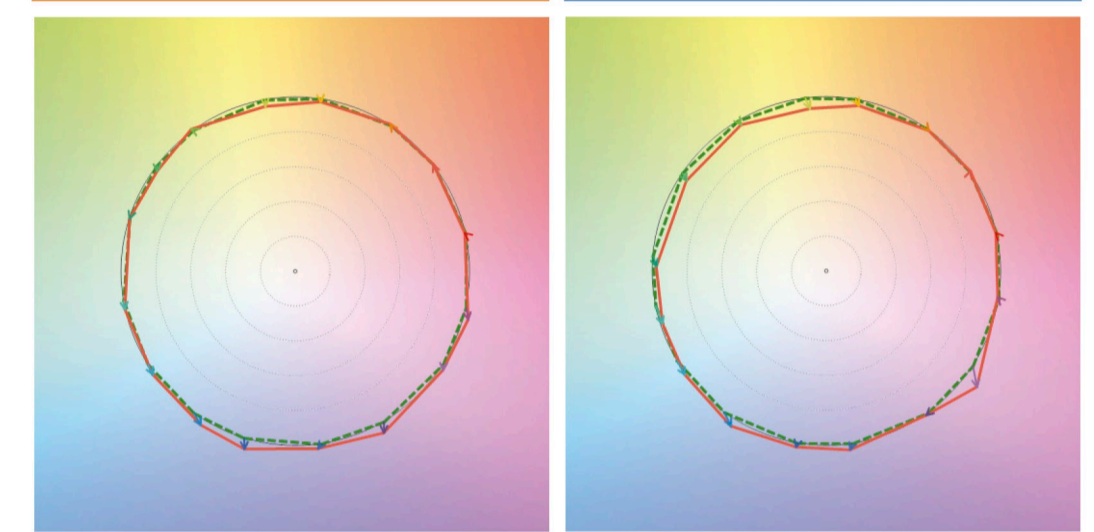

**2023**  
PHOTOMETRICS

# VELVET Light

- Applicable from the indicated serial number
- VELVET Light 1 IP54 SERIAL NUMBER 03240
  - VELVET Light 1 Studio SERIAL NUMBER 00770
  - VELVET Light 2 IP54 SERIAL NUMBER 02000
  - VELVET Light 2 Studio SERIAL NUMBER 01343
  - VELVET Light 2x2 Studio SERIAL NUMBER 00350
  - VELVET Light 4 IP54 SERIAL NUMBER 00653
  - VELVET Light 4 Studio SERIAL NUMBER 00650