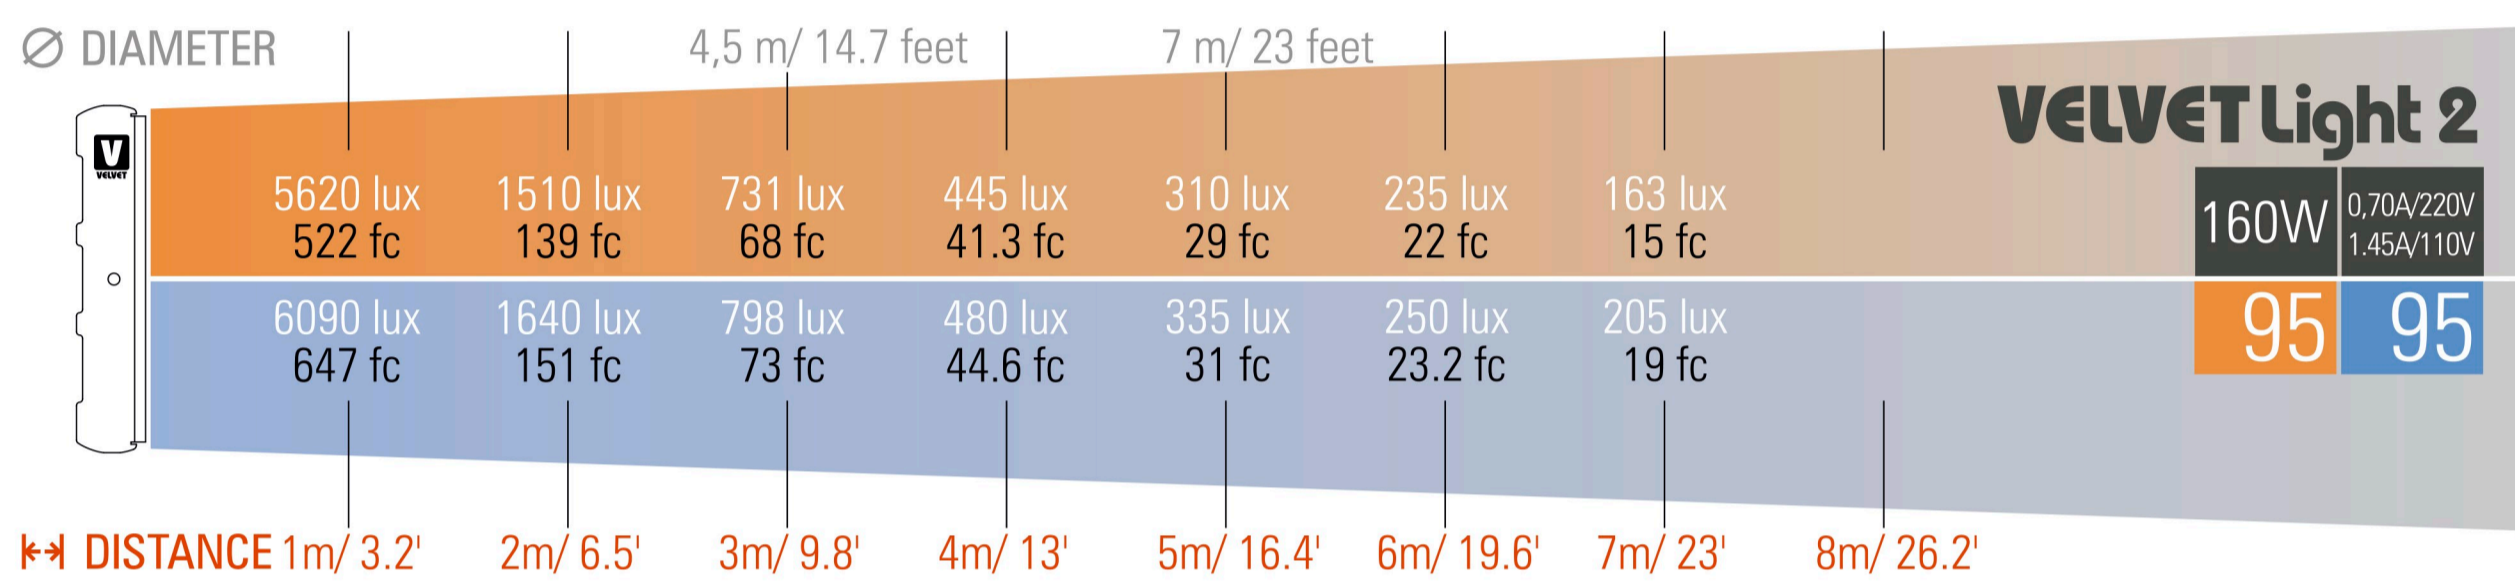

**2023**  
PHOTOMETRICS

# VELVET Light

- Applicable from the indicated serial number
- VELVET Light 1 IP54 SERIAL NUMBER 03240
  - VELVET Light 1 Studio SERIAL NUMBER 00770
  - VELVET Light 2 IP54 SERIAL NUMBER 02000
  - VELVET Light 2 Studio SERIAL NUMBER 01343
  - VELVET Light 2x2 Studio SERIAL NUMBER 00350
  - VELVET Light 4 IP54 SERIAL NUMBER 00653
  - VELVET Light 4 Studio SERIAL NUMBER 00650