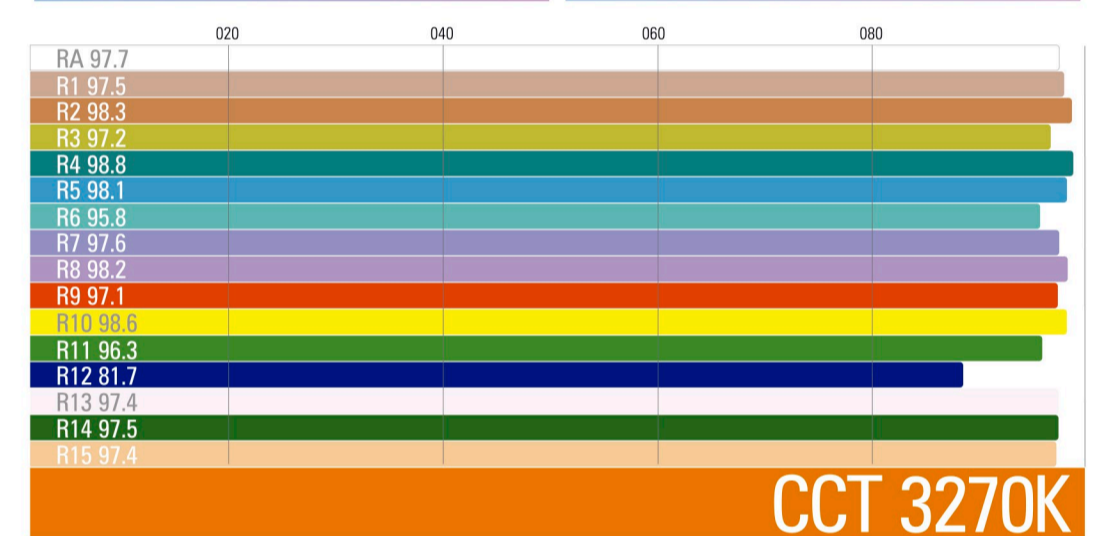

**2023**  
PHOTOMETRICS

# VELVET Light

- Applicable from the indicated serial number
- VELVET Light 1 IP54 SERIAL NUMBER 03240
  - VELVET Light 1 Studio SERIAL NUMBER 00770
  - VELVET Light 2 IP54 SERIAL NUMBER 02000
  - VELVET Light 2 Studio SERIAL NUMBER 01343
  - VELVET Light 2x2 Studio SERIAL NUMBER 00350
  - VELVET Light 4 IP54 SERIAL NUMBER 00653
  - VELVET Light 4 Studio SERIAL NUMBER 00650