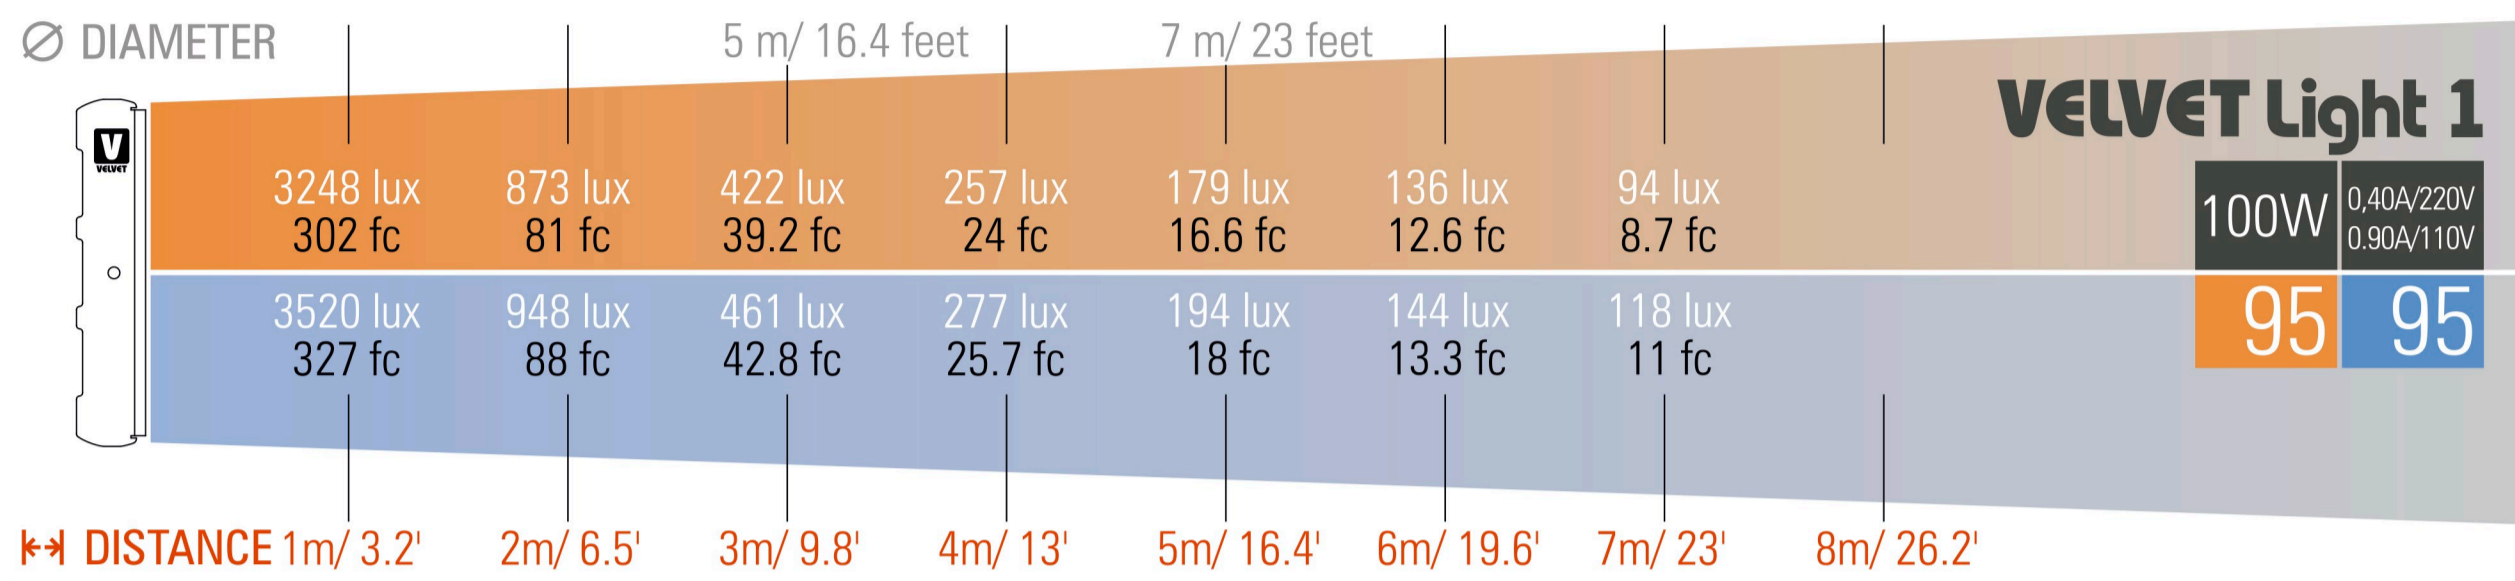

**2023**  
PHOTOMETRICS

# VELVET Light

- Applicable from the indicated serial number
- VELVET Light 1 IP54 SERIAL NUMBER 03240
  - VELVET Light 1 Studio SERIAL NUMBER 00770
  - VELVET Light 2 IP54 SERIAL NUMBER 02000
  - VELVET Light 2 Studio SERIAL NUMBER 01343
  - VELVET Light 2x2 Studio SERIAL NUMBER 00350
  - VELVET Light 4 IP54 SERIAL NUMBER 00653
  - VELVET Light 4 Studio SERIAL NUMBER 00650