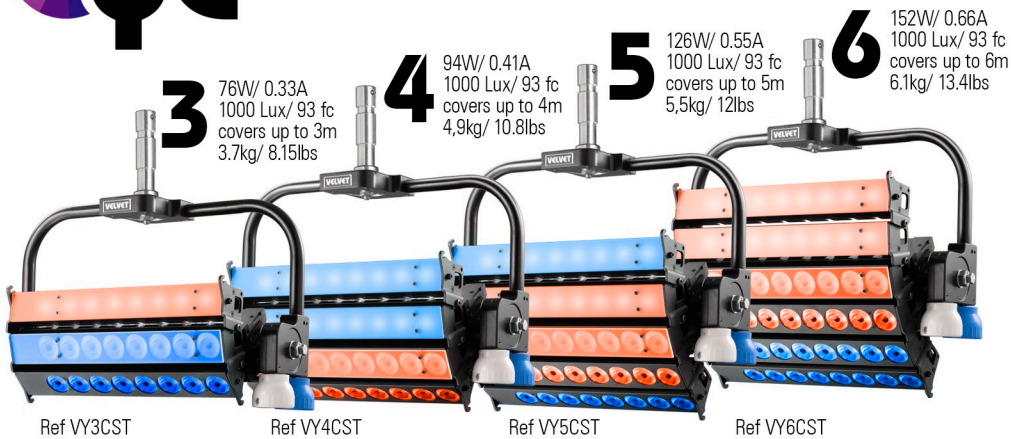

CYC technical specifications