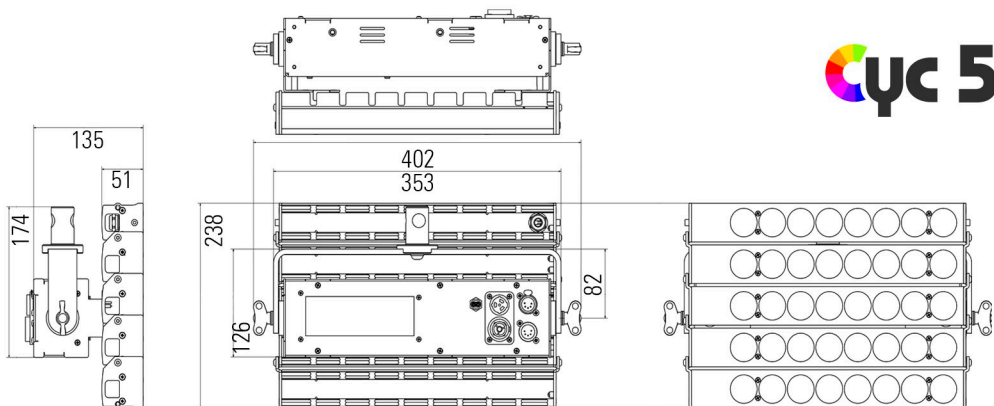

photometrics and graphics