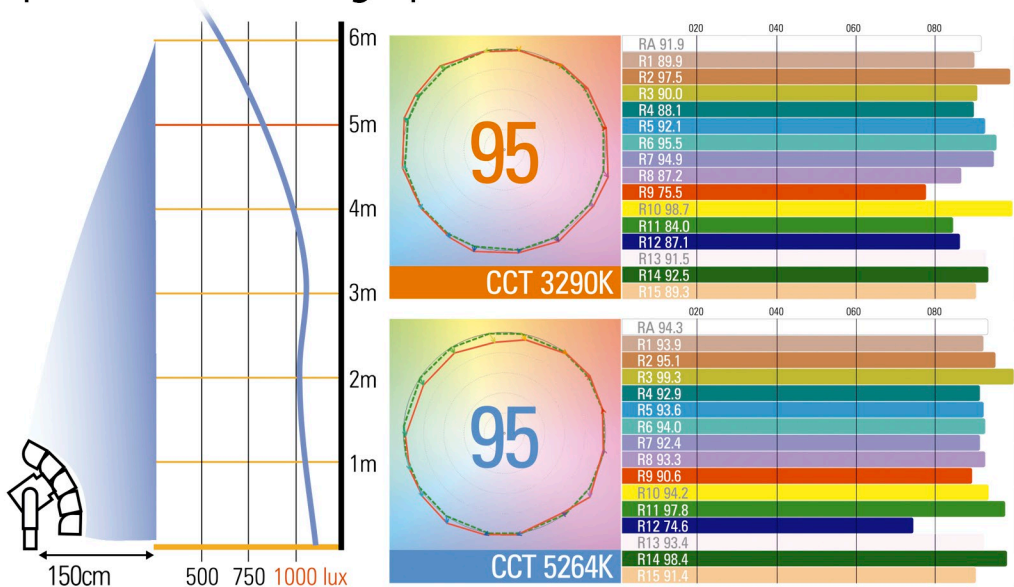

photometrics and graphics