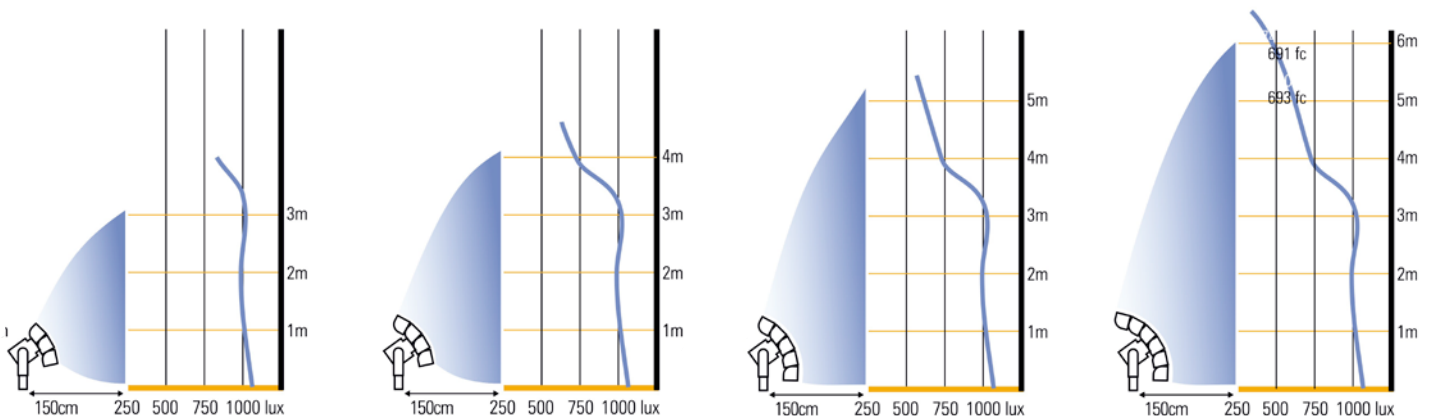

SPECIFICATIONS	
NUMBER OF LIGHT ENGINES	5
COLOUR TEMPERATURE	Continuously adjustable from 2500K to 10000K
LIGHT INTENSITY	Dimmable 0 to 100, smooth and flicker-free
GREEN/MAGENTA CORRECTION	Continuously adjustable (full Plusgreen to full Minusgreen)
COLOR CONTROL MODES	CCT, HSI, RGB, Gels and Effects
LOCAL CONTROL	Shock proof buttons and color display
WIRE CONTROL	DMX-RDM with XLR-5 In & Out connectors
WIRELESS CONTROL	Wi-Fi ArtNet
COLOR RENDERING INDEX	95 CRI typical
TLCI INDEX	96 at 3290K and 95 at 5264K
PHOTOMETRICS	1080 Lux / 100 fc over a background of up to 5 meters
BEAM ANGLE	Asymmetrical adjustable: Horizontal beam angle 45° / Vertical beam angle adjustable 45° to 110°
DIMENSIONS	340x250x148mm / 13,4x10x,2,7"
WEIGHT	5.5kg / 12 lbs. including yoke
POWER DRAW	126W (0.5A at 220VAC — 1.14A at 110VAC)
POWER SUPPLY	90-264 VAC 50/60Hz
LED RATED LIFE	More than 50.000 hours L70 / More than 35.000 hours L80
POWER CONNECTION	Neutrik PowerCon TRUE1 in and out connectors
OUTPUT FREQUENCY	16KHz flicker-free up to 2000fps
OPERATION TEMPERATURE	From -20°C to +40°C
COOLING	No-noise, fan-free passive cooling
PROTECTION	IP21 dustproof, indoor or outdoor protected use
VELVET LED TECHNOLOGY	RGBW high-power selected BIN LED core unit + multi Fresnel system
RIGGING OPTIONS	Aluminum yoke with 16 female combined with 28 pin, swivel ball head, pole operated yoke
QUICK MOUNTING ACCESSORIES	Removable barn doors, flight case
CONSTRUCTION & FINISH	Black anodized extruded aluminum and black powder coated sheet aluminum

96

95

598 lux 55 fc	580 lux 54 fc
743 lux 69 fc	730 lux 67 fc
1012 lux 94 fc	1056 lux 98 fc
1126 lux 104 fc	968 lux 90 fc
1144 lux 106 fc	1080 lux 100 fc

**cyc 5** 126W

## LIGHTING COMPARISON

## SPECTRAL DISTRIBUTION

Horizontal beam angle 45° / Vertical beam angle adjustable 45° to 125°

**WIRE VIEW**

**ACCESSORIES**

For full details of accessories available for this model, please refer to our general catalogue.