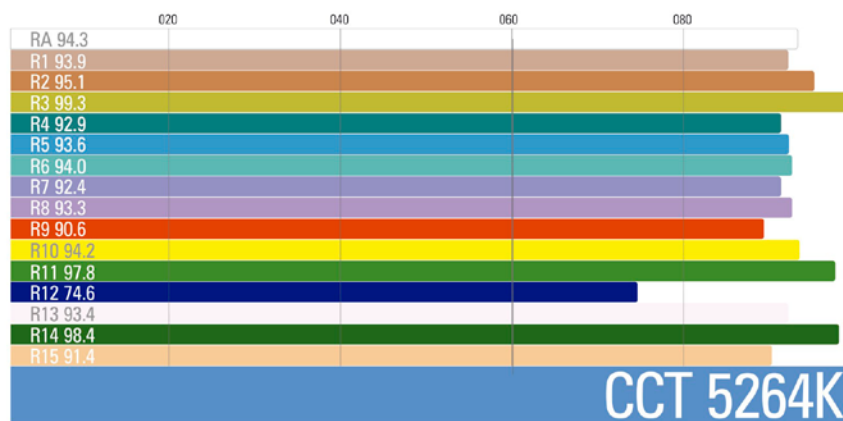

SPECIFICATIONS	
NUMBER OF LIGHT ENGINES	5
COLOUR TEMPERATURE	Continuously adjustable from 2500K to 10000K
LIGHT INTENSITY	Dimmable 0 to 100, smooth and flicker-free
GREEN/MAGENTA CORRECTION	Continuously adjustable (full Plusgreen to full Minusgreen)
COLOR CONTROL MODES	CCT, HSI, RGB, Gels and Effects
LOCAL CONTROL	Shock proof buttons and color display
WIRE CONTROL	DMX-RDM with XLR-5 In & Out connectors
WIRELESS CONTROL	Wi-Fi ArtNet
COLOR RENDERING INDEX	95 CRI typical
TLCI INDEX	96 at 3290K and 95 at 5264K
PHOTOMETRICS	1080 Lux / 100 fc over a background of up to 5 meters
BEAM ANGLE	Asymmetrical adjustable: Horizontal beam angle 45° / Vertical beam angle adjustable 45° to 110°
DIMENSIONS	340x250x148mm / 13,4x10x,2,7"
WEIGHT	5.5kg / 12 lbs. including yoke
POWER DRAW	126W (0.5A at 220VAC — 1.14A at 110VAC)
POWER SUPPLY	90-264 VAC 50/60Hz
LED RATED LIFE	More than 50.000 hours L70 / More than 35.000 hours L80
POWER CONNECTION	Neutrik PowerCon TRUE1 in and out connectors
OUTPUT FREQUENCY	16KHz flicker-free up to 2000fps
OPERATION TEMPERATURE	From -20°C to +40°C
COOLING	No-noise, fan-free passive cooling
PROTECTION	IP21 dustproof, indoor or outdoor protected use
VELVET LED TECHNOLOGY	RGBW high-power selected BIN LED core unit + multi Fresnel system
RIGGING OPTIONS	Aluminum yoke with 16 female combined with 28 pin, swivel ball head, pole operated yoke
QUICK MOUNTING ACCESSORIES	Removable barn doors, flight case
CONSTRUCTION & FINISH	Black anodized extruded aluminum and black powder coated sheet aluminum

96

95

598 lux 55 fc	580 lux 54 fc
743 lux 69 fc	730 lux 67 fc
1012 lux 94 fc	1056 lux 98 fc
1126 lux 104 fc	968 lux 90 fc
1144 lux 106 fc	1080 lux 100 fc

**cyc 5** 126W