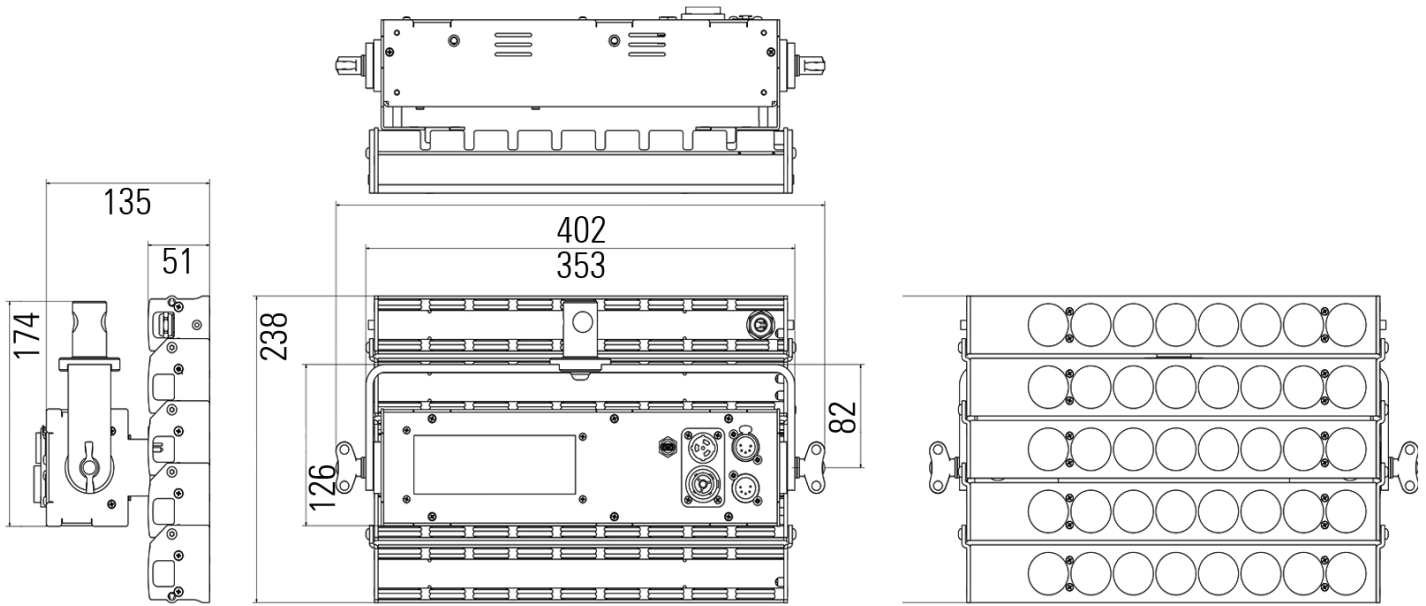

SPECIFICATIONS	
NUMBER OF LIGHT ENGINES	5
COLOUR TEMPERATURE	Continuously adjustable from 2500K to 10000K
LIGHT INTENSITY	Dimmable 0 to 100, smooth and flicker-free
GREEN/MAGENTA CORRECTION	Continuously adjustable (full Plusgreen to full Minusgreen)
COLOR CONTROL MODES	CCT, HSI, RGB, Gels and Effects
LOCAL CONTROL	Shock proof buttons and color display
WIRE CONTROL	DMX-RDM with XLR-5 In & Out connectors
WIRELESS CONTROL	Wi-Fi ArtNet
COLOR RENDERING INDEX	95 CRI typical
TLCI INDEX	96 at 3290K and 95 at 5264K
PHOTOMETRICS	1080 Lux / 100 fc over a background of up to 5 meters
BEAM ANGLE	Asymmetrical adjustable: Horizontal beam angle 45° / Vertical beam angle adjustable 45° to 110°
DIMENSIONS	340x250x148mm / 13,4x10x,2,7"
WEIGHT	5.5kg / 12 lbs. including yoke
POWER DRAW	126W (0.5A at 220VAC — 1.14A at 110VAC)
POWER SUPPLY	90-264 VAC 50/60Hz
LED RATED LIFE	More than 50.000 hours L70 / More than 35.000 hours L80
POWER CONNECTION	Neutrik PowerCon TRUE1 in and out connectors
OUTPUT FREQUENCY	16KHz flicker-free up to 2000fps
OPERATION TEMPERATURE	From -20°C to +40°C
COOLING	No-noise, fan-free passive cooling
PROTECTION	IP21 dustproof, indoor or outdoor protected use
VELVET LED TECHNOLOGY	RGBW high-power selected BIN LED core unit + multi Fresnel system
RIGGING OPTIONS	Aluminum yoke with 16 female combined with 28 pin, swivel ball head, pole operated yoke
QUICK MOUNTING ACCESSORIES	Removable barn doors, flight case
CONSTRUCTION & FINISH	Black anodized extruded aluminum and black powder coated sheet aluminum

## LIGHTING COMPARISON

## SPECTRAL DISTRIBUTION

Horizontal beam angle 45° / Vertical beam angle adjustable 45° to 125°

**WIRE VIEW**

**ACCESSORIES**

For full details of accessories available for this model, please refer to our general catalogue.