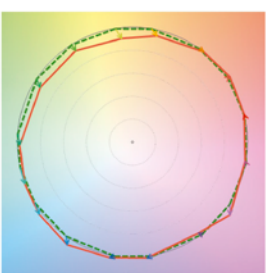

96

95

598 lux 55 fc	580 lux 54 fc
743 lux 69 fc	730 lux 67 fc
1012 lux 94 fc	1056 lux 98 fc
1126 lux 104 fc	968 lux 90 fc
1144 lux 106 fc	1080 lux 100 fc

cyc 5 126W