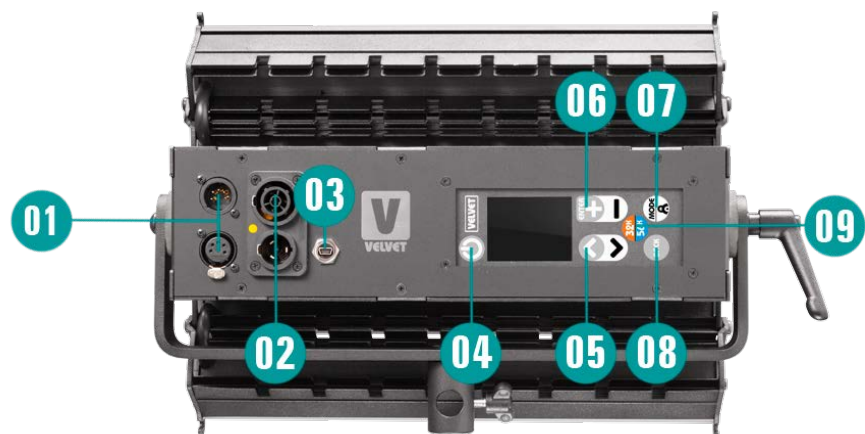

## COLOR ASYMMETRICAL BEAM FIXTURES WITH MULTIPLE LIGHT ENGINES

VELVET Cyc are cyclorama and wash RGBW asymmetrical fixtures specially designed to evenly wash backgrounds and to create not only any homogeneous color but also horizontal gradient color effects thanks to their multiple light engines. Every VELVET Cyc consents the individual control of each of its battens.

[Click here for more product information](#)

INCLUDES: VELVET Cyc 5 color STUDIO (5 x 34cms long articulated battens) with on board AC Control, AC in&out PowerCon TRUE1, DMX in&out XLR-5, USB, WIFI ArtNet, Bluetooth, 1x yoke with Euro28mm junior pin - 16mm baby receiver, 1x PowerCon TRUE1 power cable

1. XLR-5 DMX RDM In & Out connectors
2. PowerCon In & Out connectors
3. Micro usb connector
4. Main power switch
5. Up and down scroll buttons
6. Enter/+ & - adjustment buttons
7. Mode selection/ Lock button
8. Back button
9. 3200K / 5600K quick access button