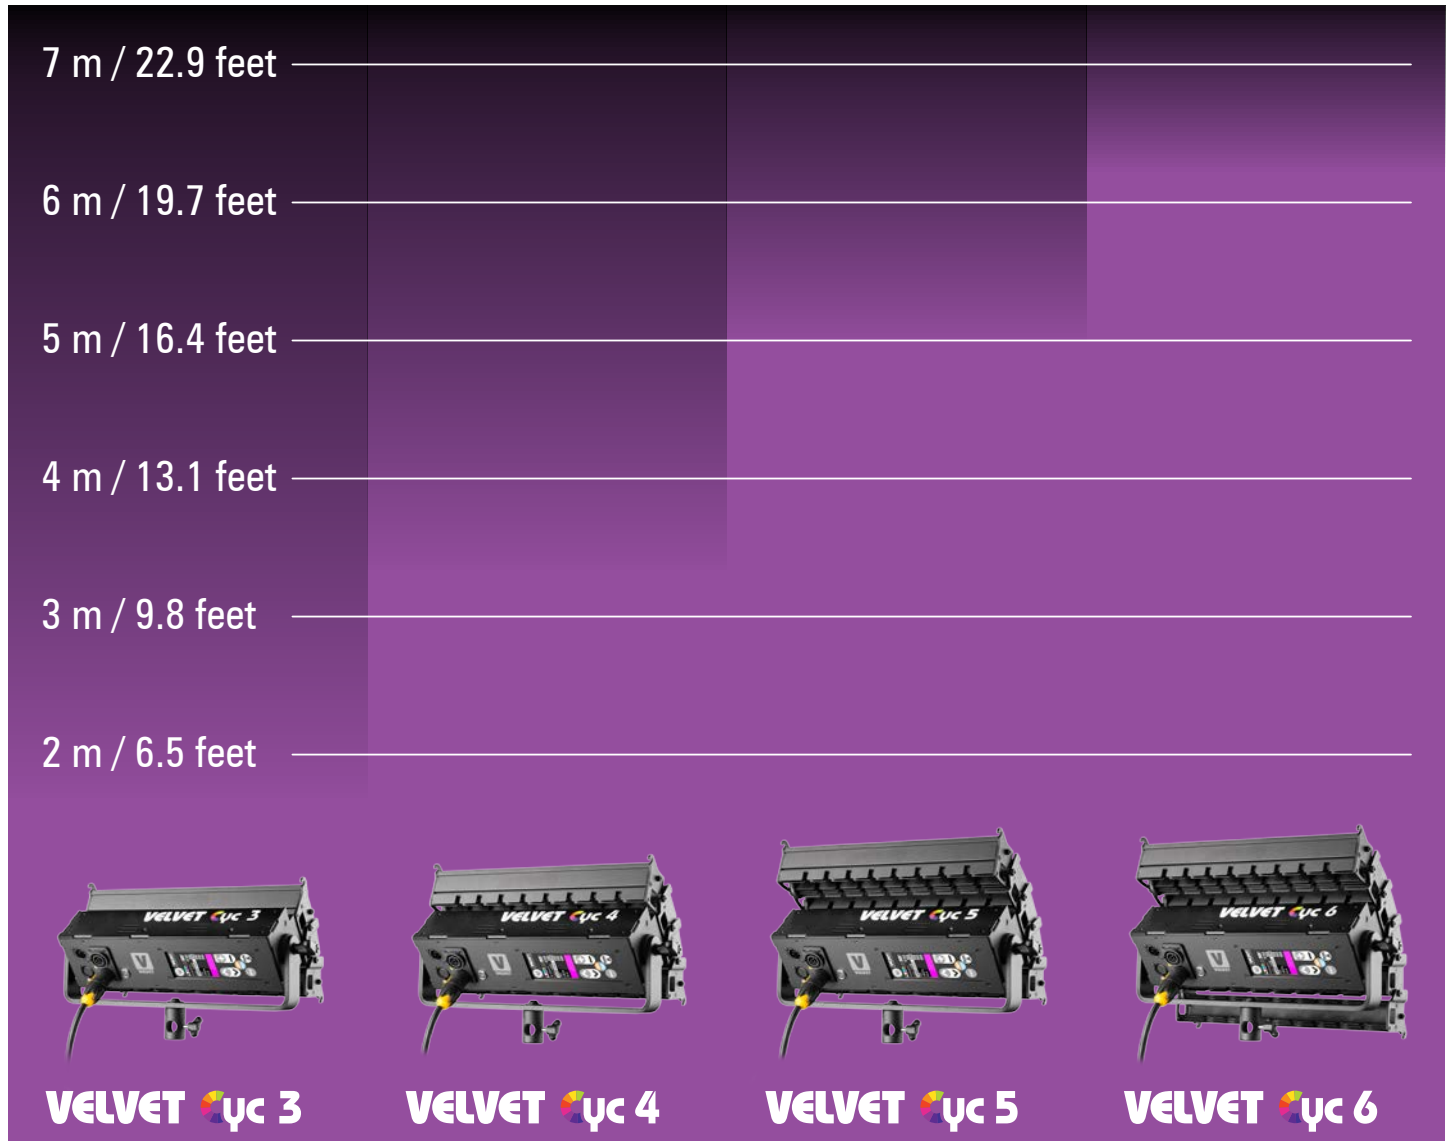

SPECIFICATIONS	
NUMBER OF LIGHT ENGINES	5
COLOUR TEMPERATURE	Continuously adjustable from 2500K to 10000K
LIGHT INTENSITY	Dimmable 0 to 100, smooth and flicker-free
GREEN/MAGENTA CORRECTION	Continuously adjustable (full Plusgreen to full Minusgreen)
COLOR CONTROL MODES	CCT, HSI, RGB, Gels and Effects
LOCAL CONTROL	Shock proof buttons and color display
WIRE CONTROL	DMX-RDM with XLR-5 In & Out connectors
WIRELESS CONTROL	Wi-Fi ArtNet
COLOR RENDERING INDEX	95 CRI typical
TLCI INDEX	96 at 3290K and 95 at 5264K
PHOTOMETRICS	1080 Lux / 100 fc over a background of up to 5 meters
BEAM ANGLE	Asymmetrical adjustable: Horizontal beam angle 45° / Vertical beam angle adjustable 45° to 110°
DIMENSIONS	340x250x148mm / 13,4x10x,2,7"
WEIGHT	5.5kg / 12 lbs. including yoke
POWER DRAW	126W (0.5A at 220VAC — 1.14A at 110VAC)
POWER SUPPLY	90-264 VAC 50/60Hz
LED RATED LIFE	More than 50.000 hours L70 / More than 35.000 hours L80
POWER CONNECTION	Neutrik PowerCon TRUE1 in and out connectors
OUTPUT FREQUENCY	16KHz flicker-free up to 2000fps
OPERATION TEMPERATURE	From -20°C to +40°C
COOLING	No-noise, fan-free passive cooling
PROTECTION	IP21 dustproof, indoor or outdoor protected use
VELVET LED TECHNOLOGY	RGBW high-power selected BIN LED core unit + multi Fresnel system
RIGGING OPTIONS	Aluminum yoke with 16 female combined with 28 pin, swivel ball head, pole operated yoke
QUICK MOUNTING ACCESSORIES	Removable barn doors, flight case
CONSTRUCTION & FINISH	Black anodized extruded aluminum and black powder coated sheet aluminum

96

95

598 lux 55 fc	580 lux 54 fc
743 lux 69 fc	730 lux 67 fc
1012 lux 94 fc	1056 lux 98 fc
1126 lux 104 fc	968 lux 90 fc
1144 lux 106 fc	1080 lux 100 fc

**cyc 5** 126W

## LIGHTING COMPARISON

## SPECTRAL DISTRIBUTION

Horizontal beam angle 45° / Vertical beam angle adjustable 45° to 125°

**WIRE VIEW**

**ACCESSORIES**

For full details of accessories available for this model, please refer to our general catalogue.