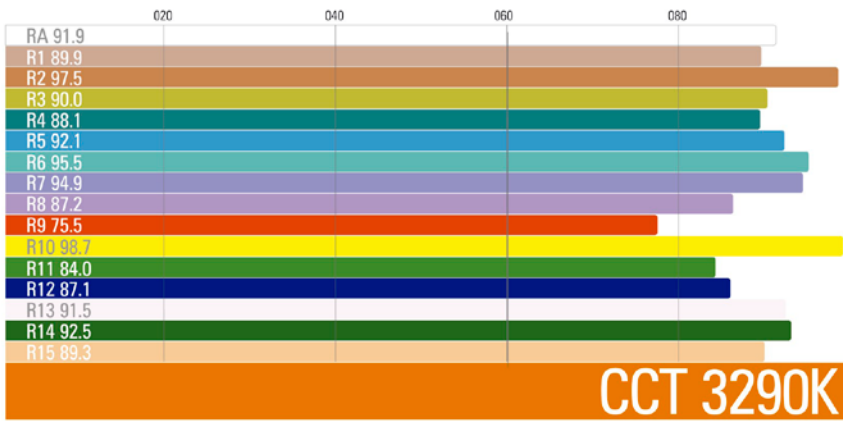

SPECIFICATIONS	
NUMBER OF LIGHT ENGINES	5
COLOUR TEMPERATURE	Continuously adjustable from 2500K to 10000K
LIGHT INTENSITY	Dimmable 0 to 100, smooth and flicker-free
GREEN/MAGENTA CORRECTION	Continuously adjustable (full Plusgreen to full Minusgreen)
COLOR CONTROL MODES	CCT, HSI, RGB, Gels and Effects
LOCAL CONTROL	Shock proof buttons and color display
WIRE CONTROL	DMX-RDM with XLR-5 In & Out connectors
WIRELESS CONTROL	Wi-Fi ArtNet
COLOR RENDERING INDEX	95 CRI typical
TLCI INDEX	96 at 3290K and 95 at 5264K
PHOTOMETRICS	1080 Lux / 100 fc over a background of up to 5 meters
BEAM ANGLE	Asymmetrical adjustable: Horizontal beam angle 45° / Vertical beam angle adjustable 45° to 110°
DIMENSIONS	340x250x148mm / 13,4x10x,2,7"
WEIGHT	5.5kg / 12 lbs. including yoke
POWER DRAW	126W (0.5A at 220VAC — 1.14A at 110VAC)
POWER SUPPLY	90-264 VAC 50/60Hz
LED RATED LIFE	More than 50.000 hours L70 / More than 35.000 hours L80
POWER CONNECTION	Neutrik PowerCon TRUE1 in and out connectors
OUTPUT FREQUENCY	16KHz flicker-free up to 2000fps
OPERATION TEMPERATURE	From -20°C to +40°C
COOLING	No-noise, fan-free passive cooling
PROTECTION	IP21 dustproof, indoor or outdoor protected use
VELVET LED TECHNOLOGY	RGBW high-power selected BIN LED core unit + multi Fresnel system
RIGGING OPTIONS	Aluminum yoke with 16 female combined with 28 pin, swivel ball head, pole operated yoke
QUICK MOUNTING ACCESSORIES	Removable barn doors, flight case
CONSTRUCTION & FINISH	Black anodized extruded aluminum and black powder coated sheet aluminum

96

95

598 lux 55 fc	580 lux 54 fc
743 lux 69 fc	730 lux 67 fc
1012 lux 94 fc	1056 lux 98 fc
1126 lux 104 fc	968 lux 90 fc
1144 lux 106 fc	1080 lux 100 fc

**cyc 5** 126W