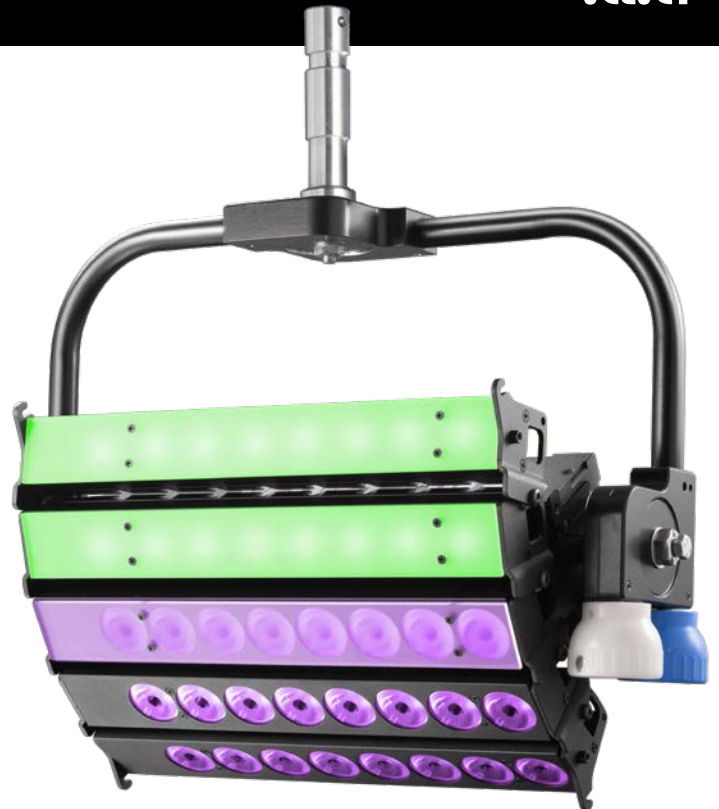

## COLOR ASYMMETRICAL BEAM FIXTURES WITH MULTIPLE LIGHT ENGINES

VELVET Cyc are cyclorama and wash RGBW asymmetrical fixtures specially designed to evenly wash backgrounds and to create not only any homogeneous color but also horizontal gradient color effects thanks to their multiple light engines. Every VELVET Cyc consents the individual control of each of its battens.

[Click here for more product information](#)

INCLUDES: VELVET Cyc 5 color STUDIO (5 x 34cms long articulated battens) with on board AC Control, AC in&out PowerCon TRUE1, DMX in&out XLR-5, USB, WIFI ArtNet, Bluetooth, 1x yoke with Euro28mm junior pin - 16mm baby receiver, 1x PowerCon TRUE1 power cable