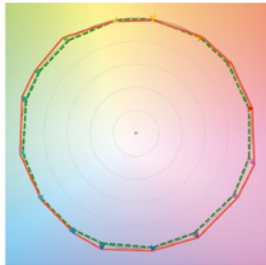

96

95

598 lux 55 fc	580 lux 54 fc
743 lux 69 fc	730 lux 67 fc
1012 lux 94 fc	1056 lux 98 fc
1126 lux 104 fc	968 lux 90 fc
1144 lux 106 fc	1080 lux 100 fc

cyc 5 126W