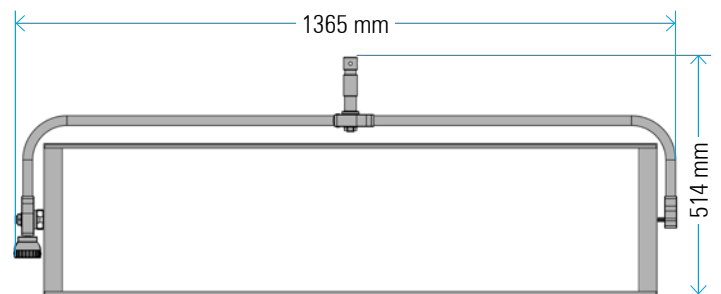

VELVET Light 4 IP54 + P0 Yoke