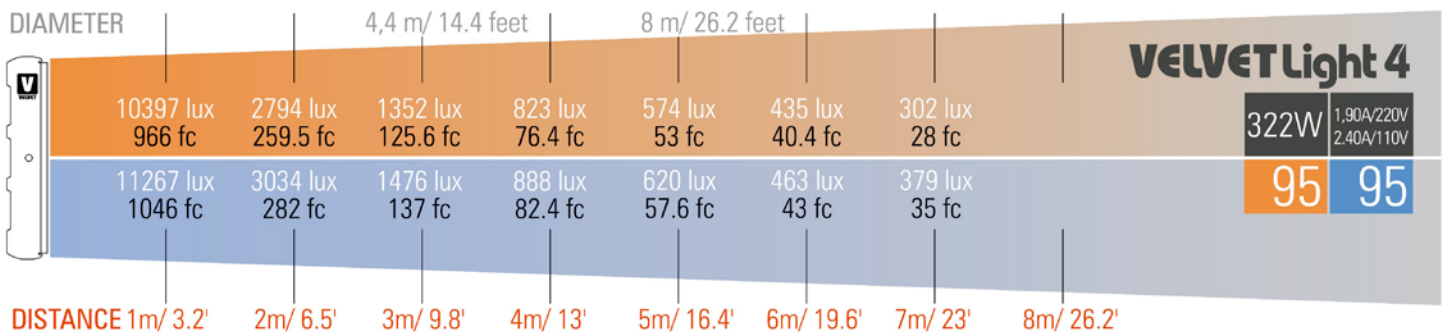

## SPECIFICATIONS

COLOUR TEMPERATURE	Adjustable from 2700K to 6500K (100K increments)
LIGHT INTENSITY	Dimmable 0 to 100 (smooth and flicker-free)
LOCAL CONTROL	Shock proof buttons and display
WIRE CONTROL	DMX-RDM with XLR-5 IN connector
TLCI INDEX	95 at 3270K and 95 at 5740K
PHOTOMETRICS	11267 lux / 1046 fc at 1m / 3 feet 1476 lux / 137 fc at 3m / 10 feet 463 lux / 43 fc at 6m / 20 feet
BEAM ANGLE	100°
DIMENSIONS	1250x308x68mm / 49.2"x12.1"x2.7" (panel) 1132x485x68mm / 44.6"x19"x2.7" (panel + yoke)
WEIGHT	11 kg / 24,25 lbs (panel) 14.8 kg / 32,6 lbs (panel + center mount + power supply)
POWER DRAW	322W (1.40A at 220VAC — 2.90A at 110VAC)
POWER SUPPLY	26-28V DC/ 90-264V AC 50/60Hz
LED RATED LIFE	More than 50.000 hours L70 More than 35.000 hours L80
POWER CONNECTION	Neutrik XLR-3 DC In connector
OUTPUT FREQUENCY	2000 fps
OPERATION TEMPERATURE	From -20°C to +40°C
COOLING	No-noise, fan-free passive cooling
PROTECTION	IP54 rainproof, indoor or outdoor use
VELVET LED TECHNOLOGY	Selected BIN LED + optic diffuser + CPU software control
RIGGING OPTIONS	Aluminum yoke with 16 female combined with 28 pin, quick link swivel ball head, pole operated yoke, multipanels yokes
QUICK MOUNTING ACCESSORIES	AC power supply, Vlock or Gold adapter, DMX 512 splitter cable in&out, foldable Snapgrid, removable barn doors, cordura case, hard case
CONSTRUCTION & FINISH	Black anodized extruded aluminum and black powder coated sheet aluminum

## PHOTOMETRICS