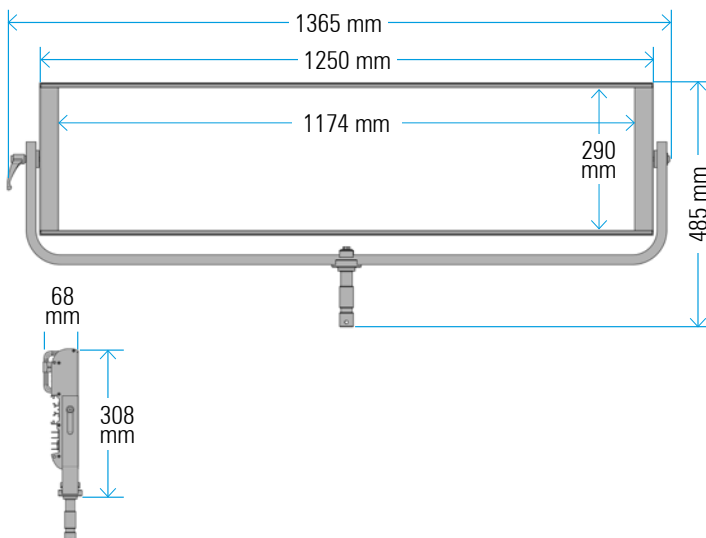

VELVET Light 4 IP54 + M0 Yoke