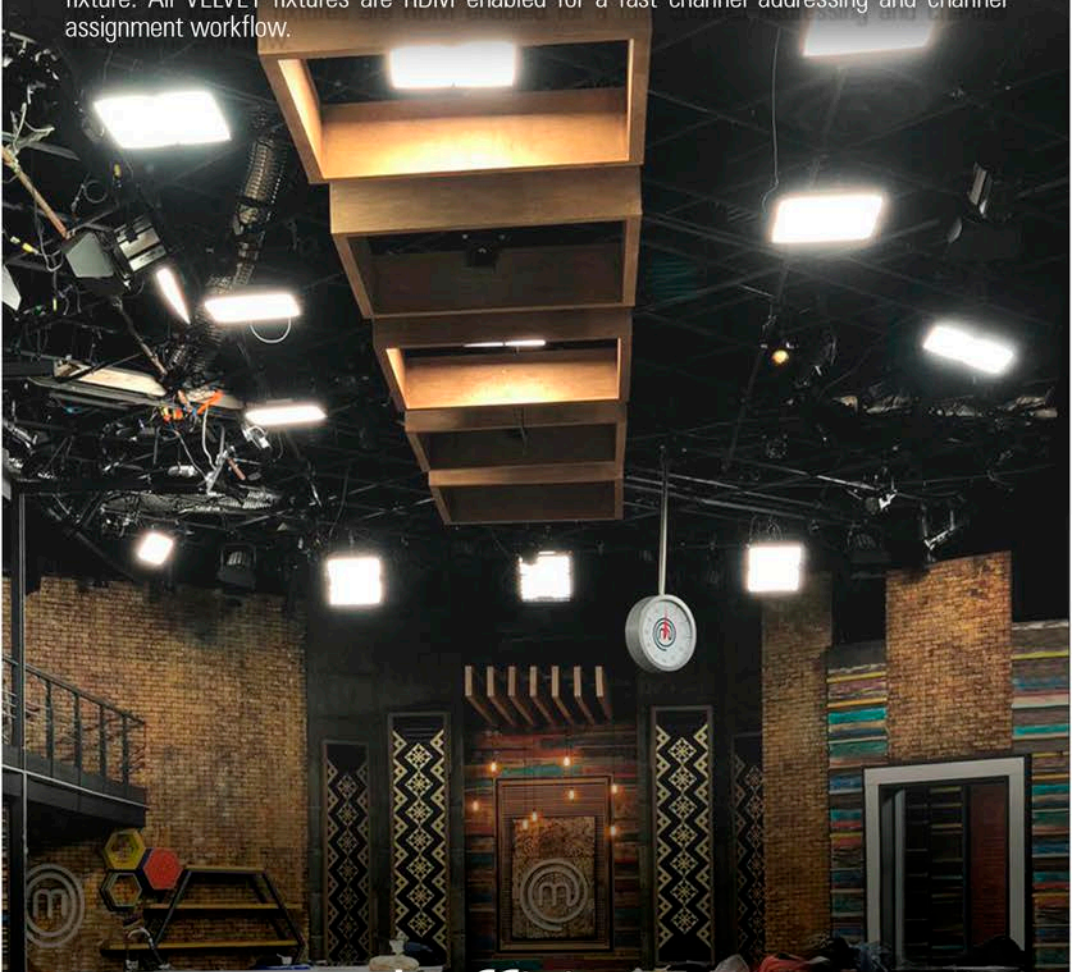

Bi-directional DMX RDM

The perfect solution on Studio simplifying the assignment and channel addressing of every fixture. All VELVET fixtures are RDM enabled for a fast channel addressing and channel assignment workflow.