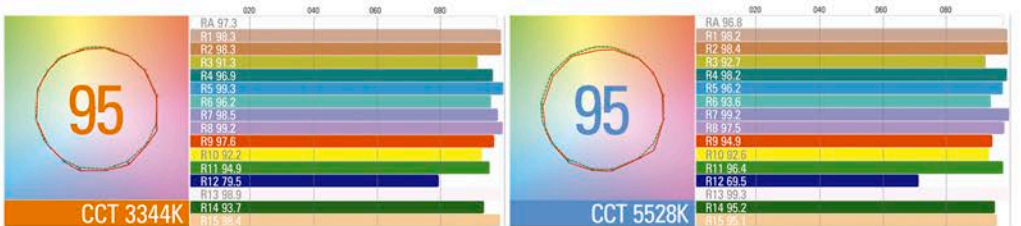

5600K photometrics