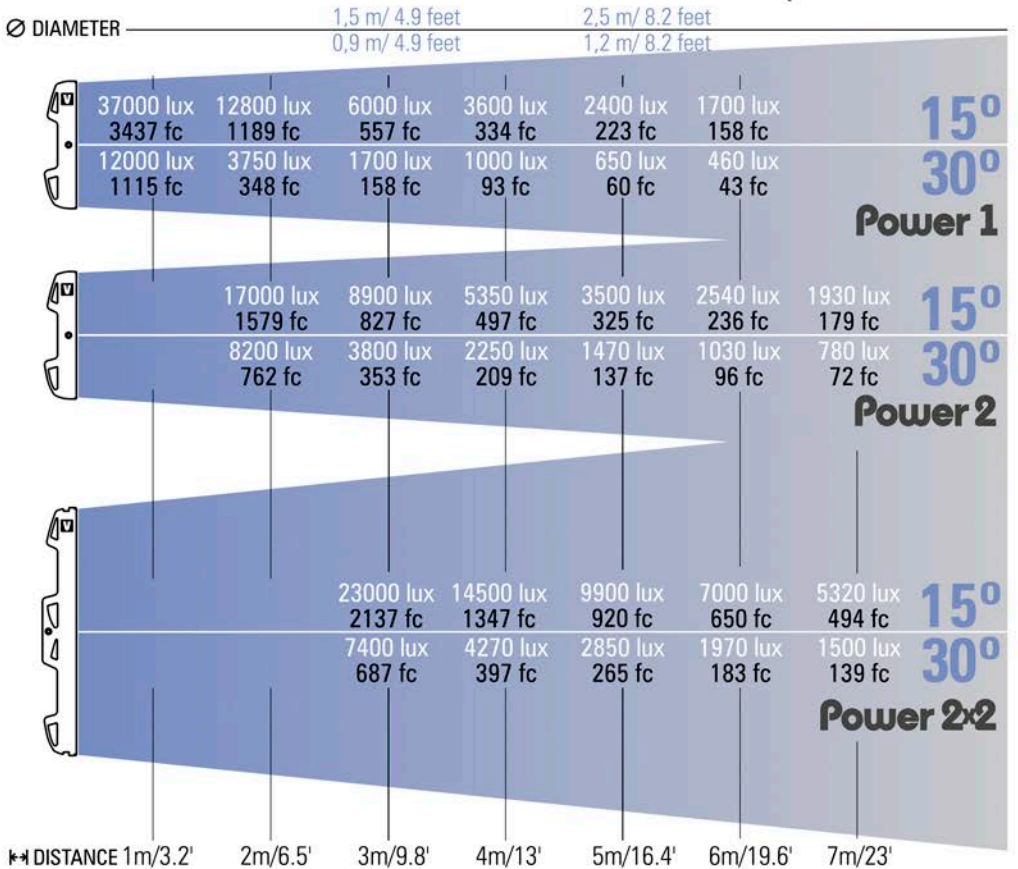

5600K photometrics