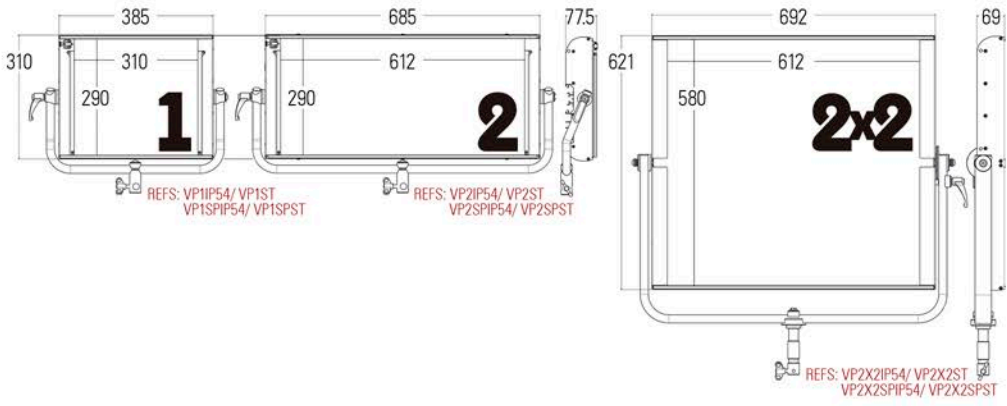

VELVET Power technical specifications

	VP1IP54	VP1ST	VP2IP54	VP2ST	VP2X2IP54	VP2X2ST
WEIGHT	4.2 Kg / 9 lbs	4.2 Kg / 9 lbs	7 Kg / 15.5 lbs	7 Kg / 15.5 lbs	14 Kg / 31 lbs	14 Kg / 31 lbs
POWER DRAW	100W	100W	190W	190W	290W	290W
POWER SUPPLY	0.90A 110 VDC 0.32A 230 VAC	0.68A 110 VDC 0.32A 230 VAC	1.7A 110 VDC 0.65A 230 VAC	1.7A 110 VDC 0.65A 230 VAC	2.63A 110 VDC 1.26A 230 VAC	2.63A 110 VDC 1.26A 230 VAC
POWER OPTIONS	12-35 VDC 90-264 VAC	90-264 VAC	24-35 VDC 90-264 VAC	90-264 VAC	90-264 VAC	90-264 VAC
COLOUR TEMPERATURE	Continuously adjustable from 2.700K to 6.500K in 100K steps					
LIGHT INTENSITY	Dimmable 0 to 100, smooth and flicker-free					
BEAM ANGLE/ MODELS	VELVET POWER SPOT 15°/ VELVET POWER 30°					