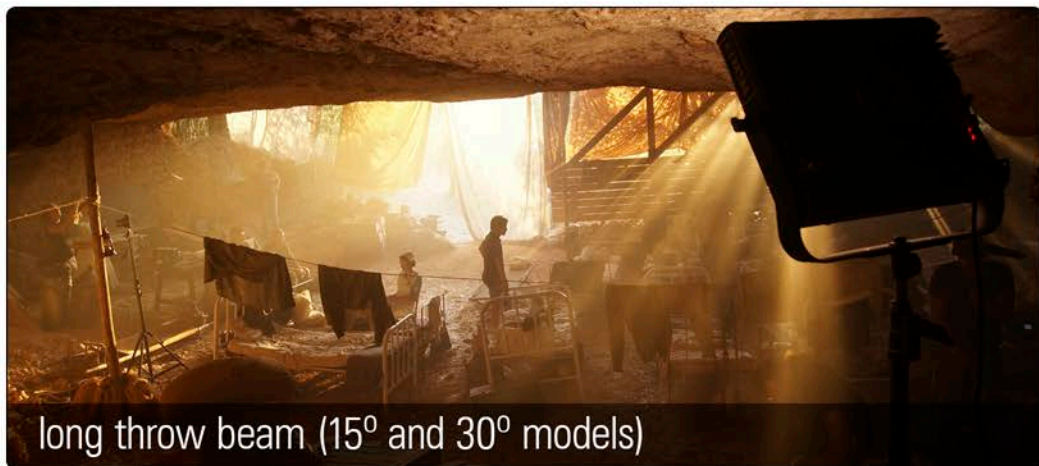

Producing a concentrated 30° beam from a silent, dust and weatherproof fixture that instantly sets up and adjusts.

The concentrated output is powerful enough to be bounced, shaped, or softened with traditional grip, VELVET hard diffusion or foldable Snapgrids and Snapbags. VELVET's innovations in high-efficiency LED technology produce real benefits: