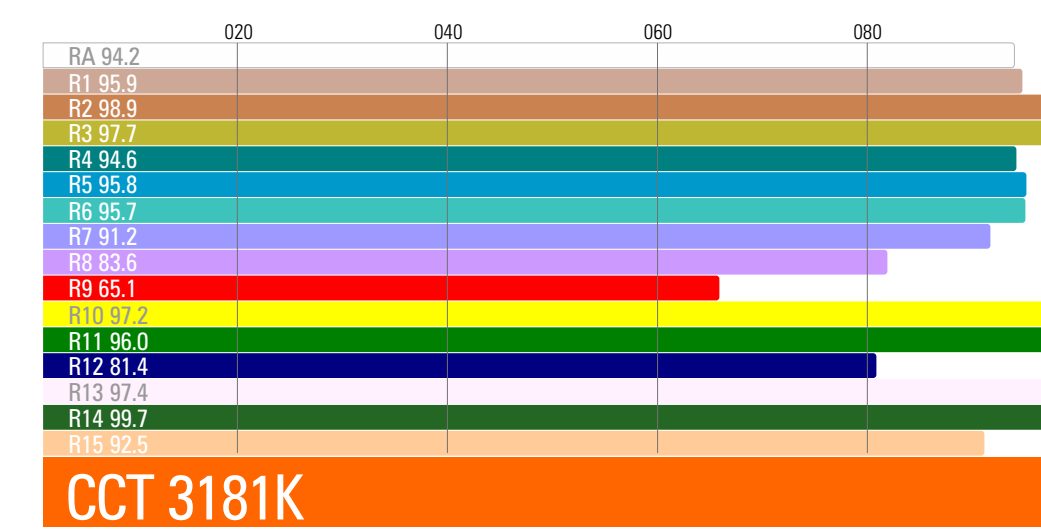

2024

PHOTOMETRICS

VELVET Light

Applicable from the indicated serial number

VELVET Light 1 IP54	SERIAL NUMBER 03240	VELVET Light 2x2 Studio	SERIAL NUMBER 00350
VELVET Light 1 Studio	SERIAL NUMBER 00770	VELVET Light 4 IP54	SERIAL NUMBER 00653
VELVET Light 2 IP54	SERIAL NUMBER 02000	VELVET Light 4 Studio	SERIAL NUMBER 00650
VELVET Light 2 Studio	SERIAL NUMBER 01343		