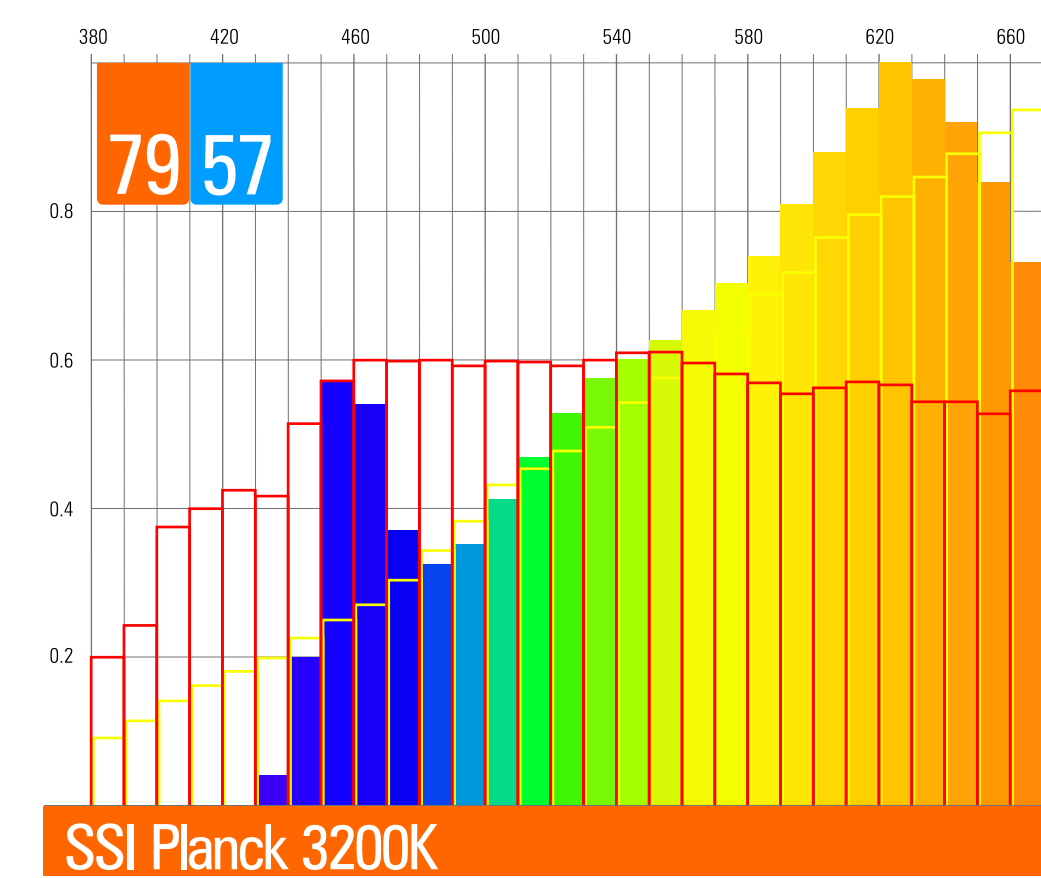

2024

PHOTOMETRICS

VELVET Light

Applicable from the indicated serial number

VELVET Light 1 IP54	SERIAL NUMBER 03240	VELVET Light 2x2 Studio	SERIAL NUMBER 00350
VELVET Light 1 Studio	SERIAL NUMBER 00770	VELVET Light 4 IP54	SERIAL NUMBER 00653
VELVET Light 2 IP54	SERIAL NUMBER 02000	VELVET Light 4 Studio	SERIAL NUMBER 00650
VELVET Light 2 Studio	SERIAL NUMBER 01343		