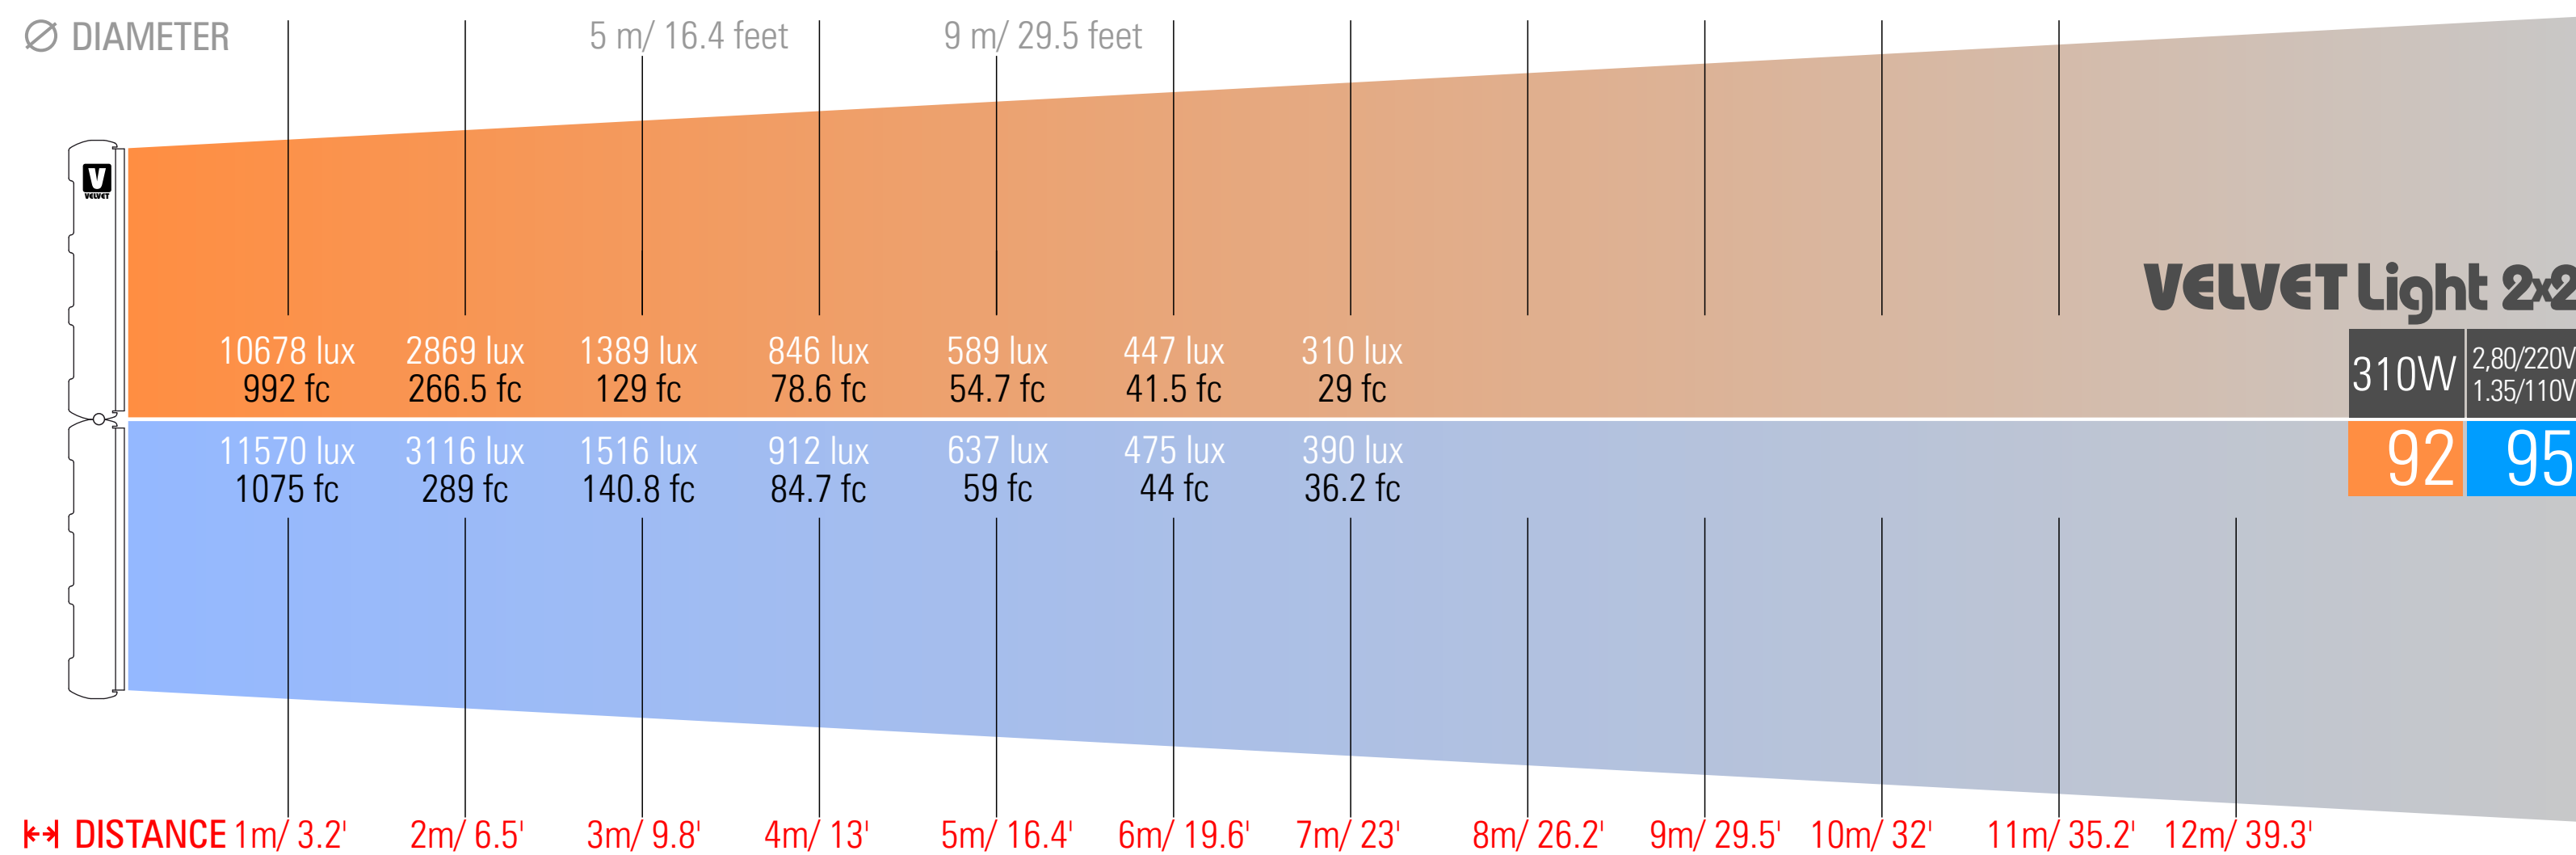

2024

PHOTOMETRICS

VELVET Light

Applicable from the indicated serial number

VELVET Light 1 IP54	SERIAL NUMBER 03240	VELVET Light 2x2 Studio	SERIAL NUMBER 00350
VELVET Light 1 Studio	SERIAL NUMBER 00770	VELVET Light 4 IP54	SERIAL NUMBER 00653
VELVET Light 2 IP54	SERIAL NUMBER 02000	VELVET Light 4 Studio	SERIAL NUMBER 00650
VELVET Light 2 Studio	SERIAL NUMBER 01343		