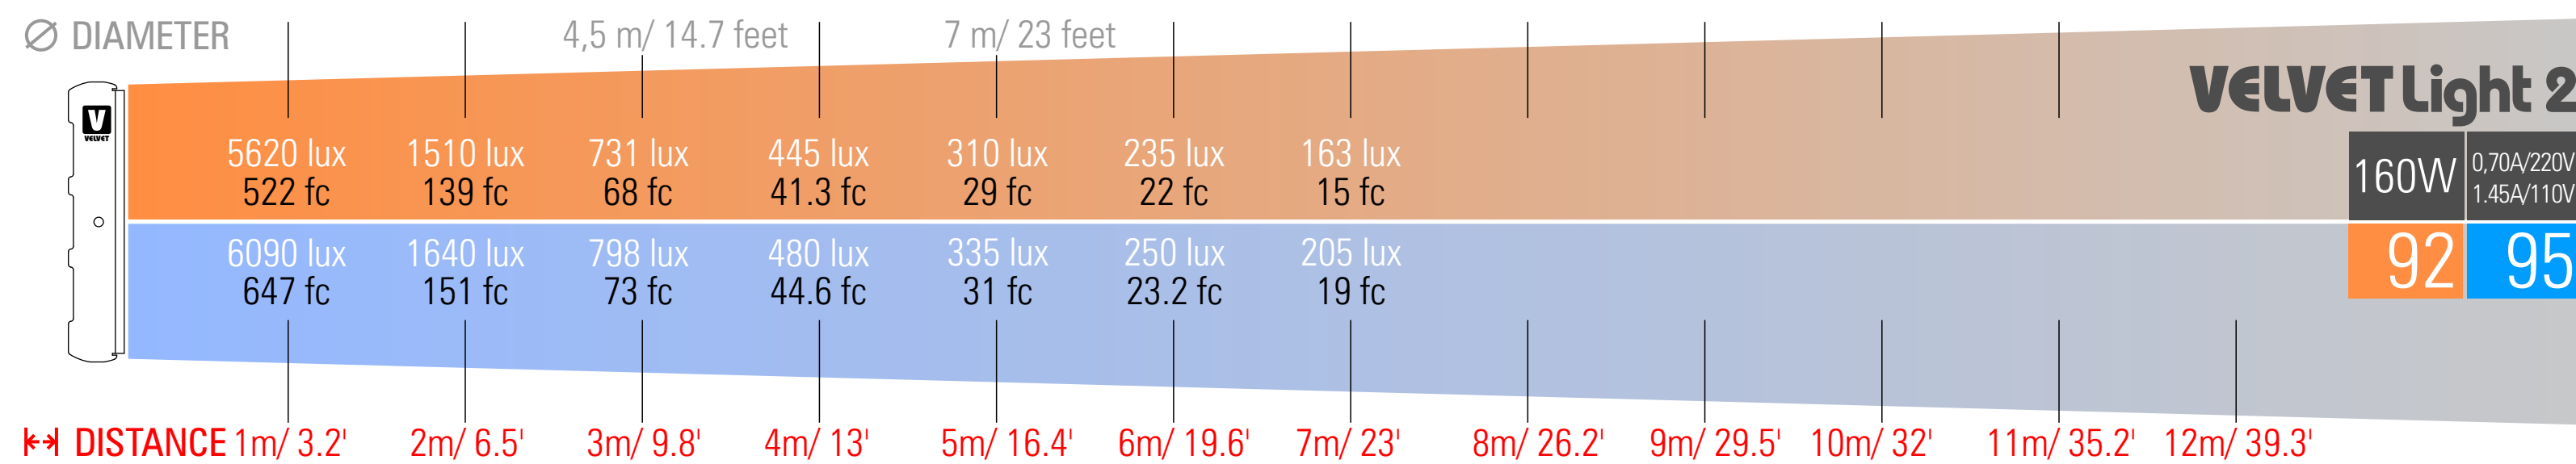

2024

PHOTOMETRICS

VELVET Light

Applicable from the indicated serial number

VELVET Light 1 IP54	SERIAL NUMBER 03240	VELVET Light 2x2 Studio	SERIAL NUMBER 00350
VELVET Light 1 Studio	SERIAL NUMBER 00770	VELVET Light 4 IP54	SERIAL NUMBER 00653
VELVET Light 2 IP54	SERIAL NUMBER 02000	VELVET Light 4 Studio	SERIAL NUMBER 00650
VELVET Light 2 Studio	SERIAL NUMBER 01343		