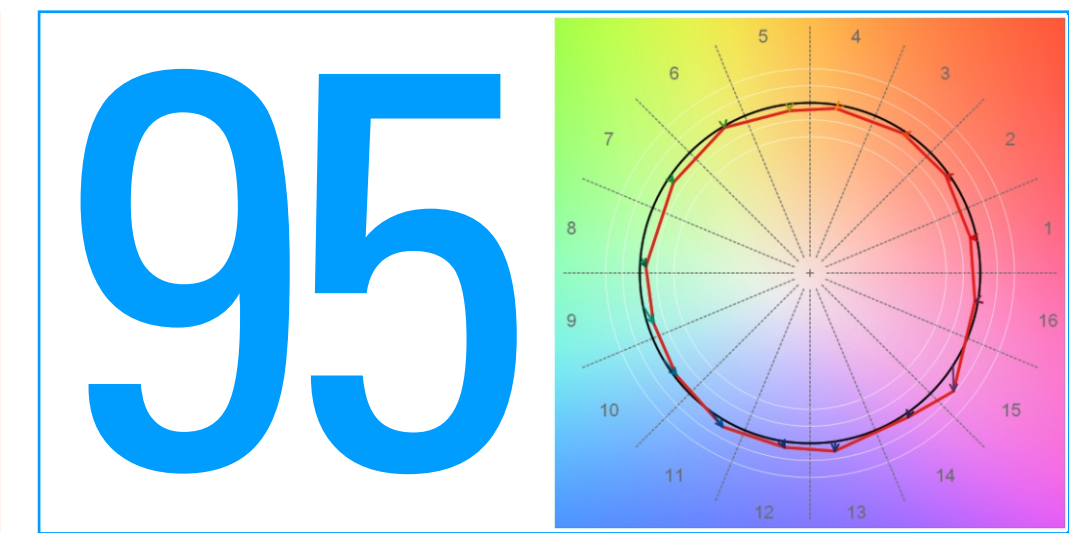

2024

PHOTOMETRICS

VELVET Light

Applicable from the indicated serial number

VELVET Light 1 IP54	SERIAL NUMBER 03240	VELVET Light 2x2 Studio	SERIAL NUMBER 00350
VELVET Light 1 Studio	SERIAL NUMBER 00770	VELVET Light 4 IP54	SERIAL NUMBER 00653
VELVET Light 2 IP54	SERIAL NUMBER 02000	VELVET Light 4 Studio	SERIAL NUMBER 00650
VELVET Light 2 Studio	SERIAL NUMBER 01343		