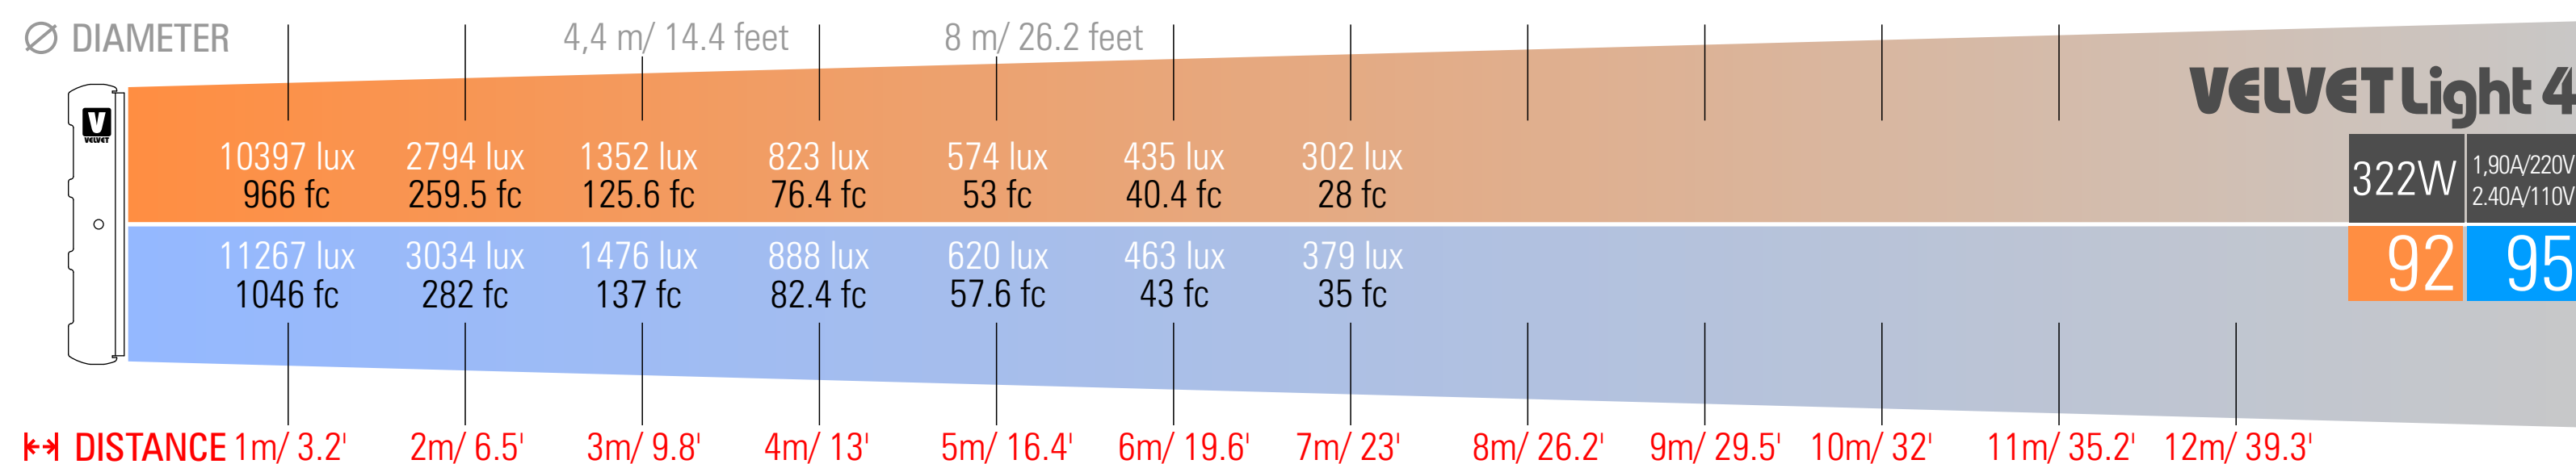

2024

PHOTOMETRICS

VELVET Light

Applicable from the indicated serial number

VELVET Light 1 IP54	SERIAL NUMBER 03240	VELVET Light 2x2 Studio	SERIAL NUMBER 00350
VELVET Light 1 Studio	SERIAL NUMBER 00770	VELVET Light 4 IP54	SERIAL NUMBER 00653
VELVET Light 2 IP54	SERIAL NUMBER 02000	VELVET Light 4 Studio	SERIAL NUMBER 00650
VELVET Light 2 Studio	SERIAL NUMBER 01343		