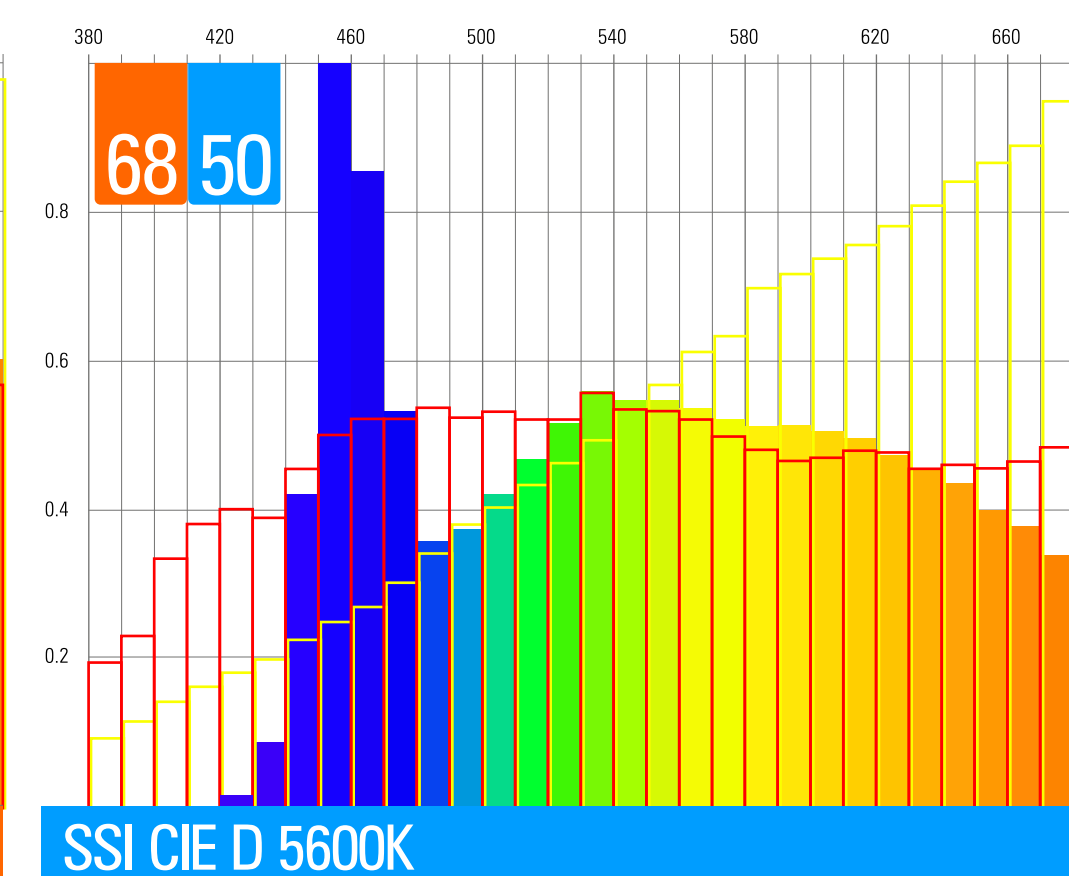

2024

PHOTOMETRICS

VELVET Light

Applicable from the indicated serial number

VELVET Light 1 IP54	SERIAL NUMBER 03240	VELVET Light 2x2 Studio	SERIAL NUMBER 00350
VELVET Light 1 Studio	SERIAL NUMBER 00770	VELVET Light 4 IP54	SERIAL NUMBER 00653
VELVET Light 2 IP54	SERIAL NUMBER 02000	VELVET Light 4 Studio	SERIAL NUMBER 00650
VELVET Light 2 Studio	SERIAL NUMBER 01343		