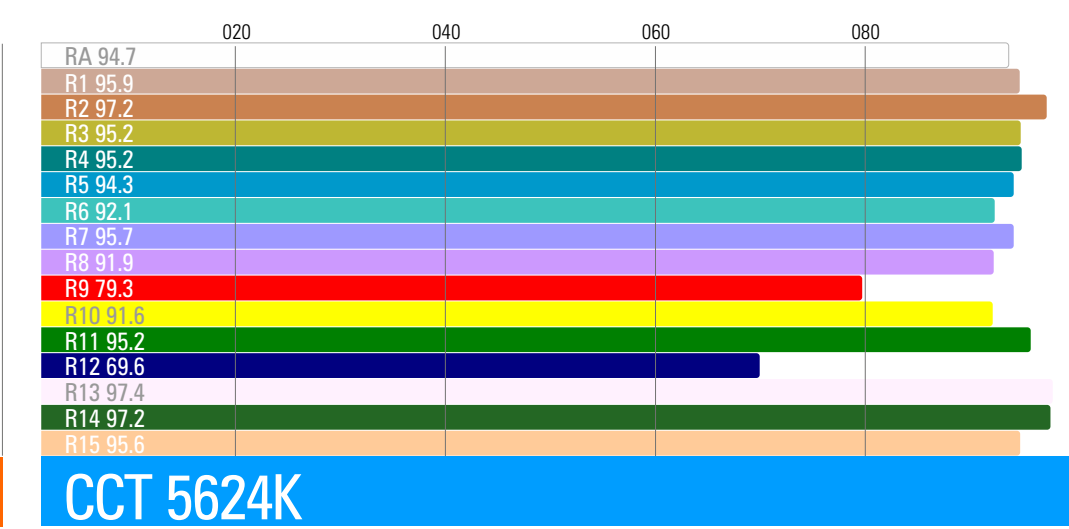

2024

PHOTOMETRICS

VELVET Light

Applicable from the indicated serial number

VELVET Light 1 IP54	SERIAL NUMBER 03240	VELVET Light 2x2 Studio	SERIAL NUMBER 00350
VELVET Light 1 Studio	SERIAL NUMBER 00770	VELVET Light 4 IP54	SERIAL NUMBER 00653
VELVET Light 2 IP54	SERIAL NUMBER 02000	VELVET Light 4 Studio	SERIAL NUMBER 00650
VELVET Light 2 Studio	SERIAL NUMBER 01343		