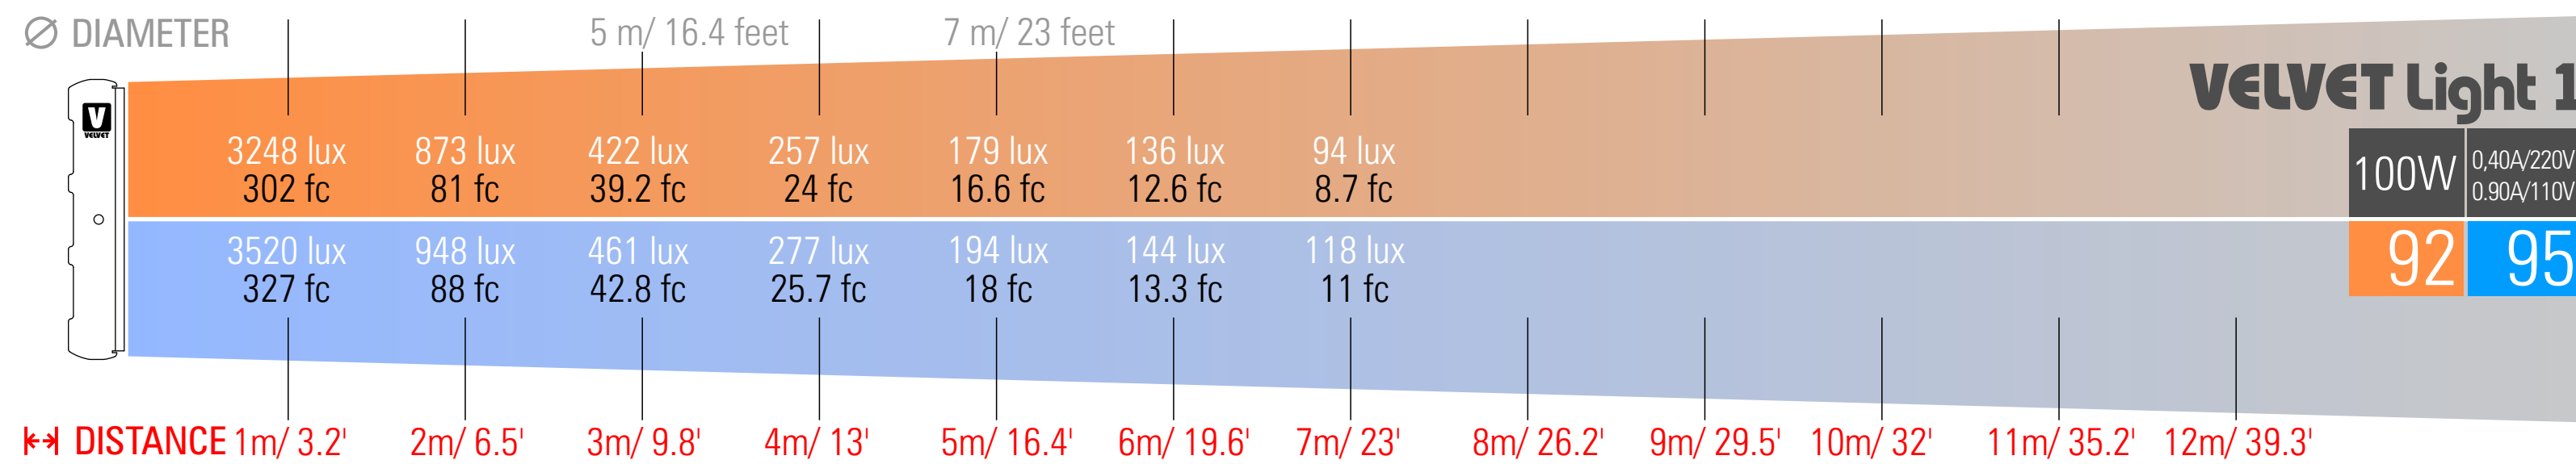

2024

PHOTOMETRICS

VELVET Light

Applicable from the indicated serial number

VELVET Light 1 IP54	SERIAL NUMBER 03240	VELVET Light 2x2 Studio	SERIAL NUMBER 00350
VELVET Light 1 Studio	SERIAL NUMBER 00770	VELVET Light 4 IP54	SERIAL NUMBER 00653
VELVET Light 2 IP54	SERIAL NUMBER 02000	VELVET Light 4 Studio	SERIAL NUMBER 00650
VELVET Light 2 Studio	SERIAL NUMBER 01343		