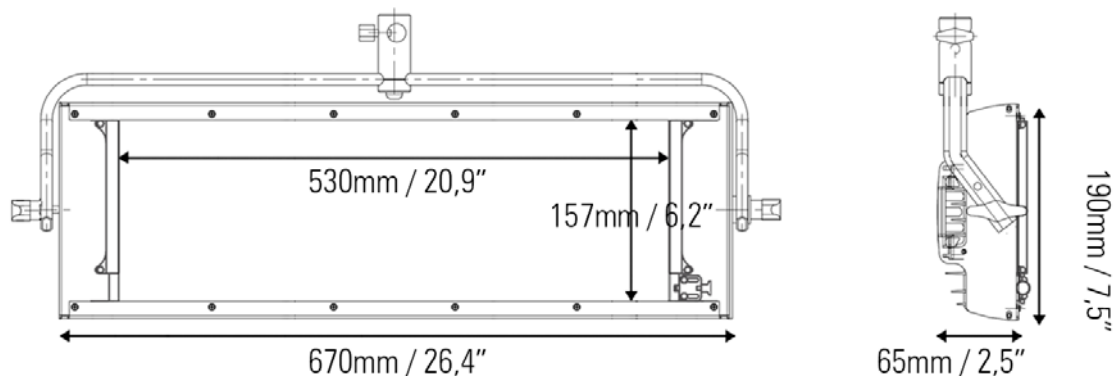

VELVET Mini Power 2 Studio

Ref.: VMP2STNY

Datasheet: November 2024 / Page 2

SPECIFICATIONS	
COLOUR TEMPERATURE	Adjustable from 2700K a 6500K (100K increments)
LIGHT INTENSITY	Dimmable 0 to 100 (smooth and flicker-free)
LOCAL CONTROL	Shock proof buttons and display
WIRE CONTROL	DMX-RDM with XLR-5 In & Out connectors
TLCI INDEX	93 at 3200K and 85 at 5600K
PHOTOMETRICS	8900 lux / 827 fc at 1m / 3 feet 1250 lux / 116 fc at 3m / 10 feet
BEAM ANGLE	35°
DIMENSIONS	670 x 190 x 90 mm / 26.4" x 7.5" x 3.5" (panel) 740 x 290 x 90 mm / 29.1" x 11.4" x 3.5" (panel + yoke)
WEIGHT	3,3 kgs / 7.2 lbs (panel) 3,7 kgs / 8.2 lbs (panel + yoke)
POWER DRAW	100W (0.90A at 110 VAC — 0.44A at 220 VAC)
POWER SUPPLY	90-264 VAC 50/60Hz through PowerCon TRUE1 In & Out
LED RATED LIFE	More than 50.000 hours L70 More than 35.000 hours L80
POWER CONNECTION	PowerCon TRUE1 In & Out
OUTPUT FREQUENCY	2000 fps
OPERATION TEMPERATURE	From -20°C to +40°C
COOLING	No-noise, fan-free passive cooling
PROTECTION	IP51 dustproof, indoor or outdoor protected use
VELVET LED TECHNOLOGY	Selected BIN high-power LED + Custom optics + Optic diffuser + CPU software control
RIGGING OPTIONS	Aluminum yoke with 16 baby receiver combined with 28 junior pin, multiple ¼-20" rigging points, multipanels yokes, pole-operated studio yoke
QUICK MOUNTING ACCESSORIES	Quarter, half and full hard diffusion, foldable Snapgrid, removable barn doors, remote control, hard case
CONSTRUCTION & FINISH	Black anodized extruded aluminum and black powder coated sheet aluminum

WIRE VIEW

VELVET Mini Power 2 Studio

Ref.: VMP2STNY

Datasheet: November 2024 / Page 3

PHOTOMETRICS

DIAMETER		Ø 2,8/ 9.1'			Ø 4,4m/ 14.4'		Mini Power 2	
 35°	7600 lux 706 fc	2350 lux 218 fc	1100 lux 102 fc	630 lux 58 fc	420 lux 39 fc	100W	0,44A/220V 0,90A/110V	
	8900 lux 827 fc	2750 lux 255 fc	1250 lux 116 fc	730 lux 68 fc	480 lux 44 fc	93	85	
DISTANCE	1m/ 3.2'	2m/ 6.5'	3m/ 9.8'	4m/ 13'	5m/ 16.4'	6m/ 19.6'		